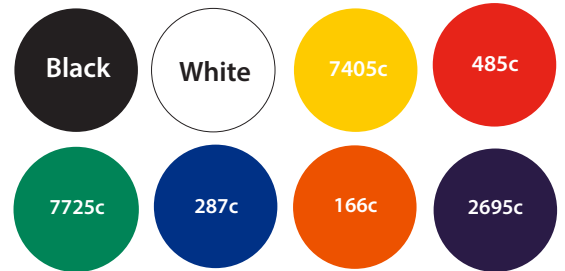

# Bio-Plastic Trolley Token Keyring Artwork Template

Side 1

Side 2

Description: £1 Twelve Sided Trolley Coin Keyring  
Item Size: 23mm  
Artwork Size: APPROX 21mm

## Available colours

closest approximated colour match