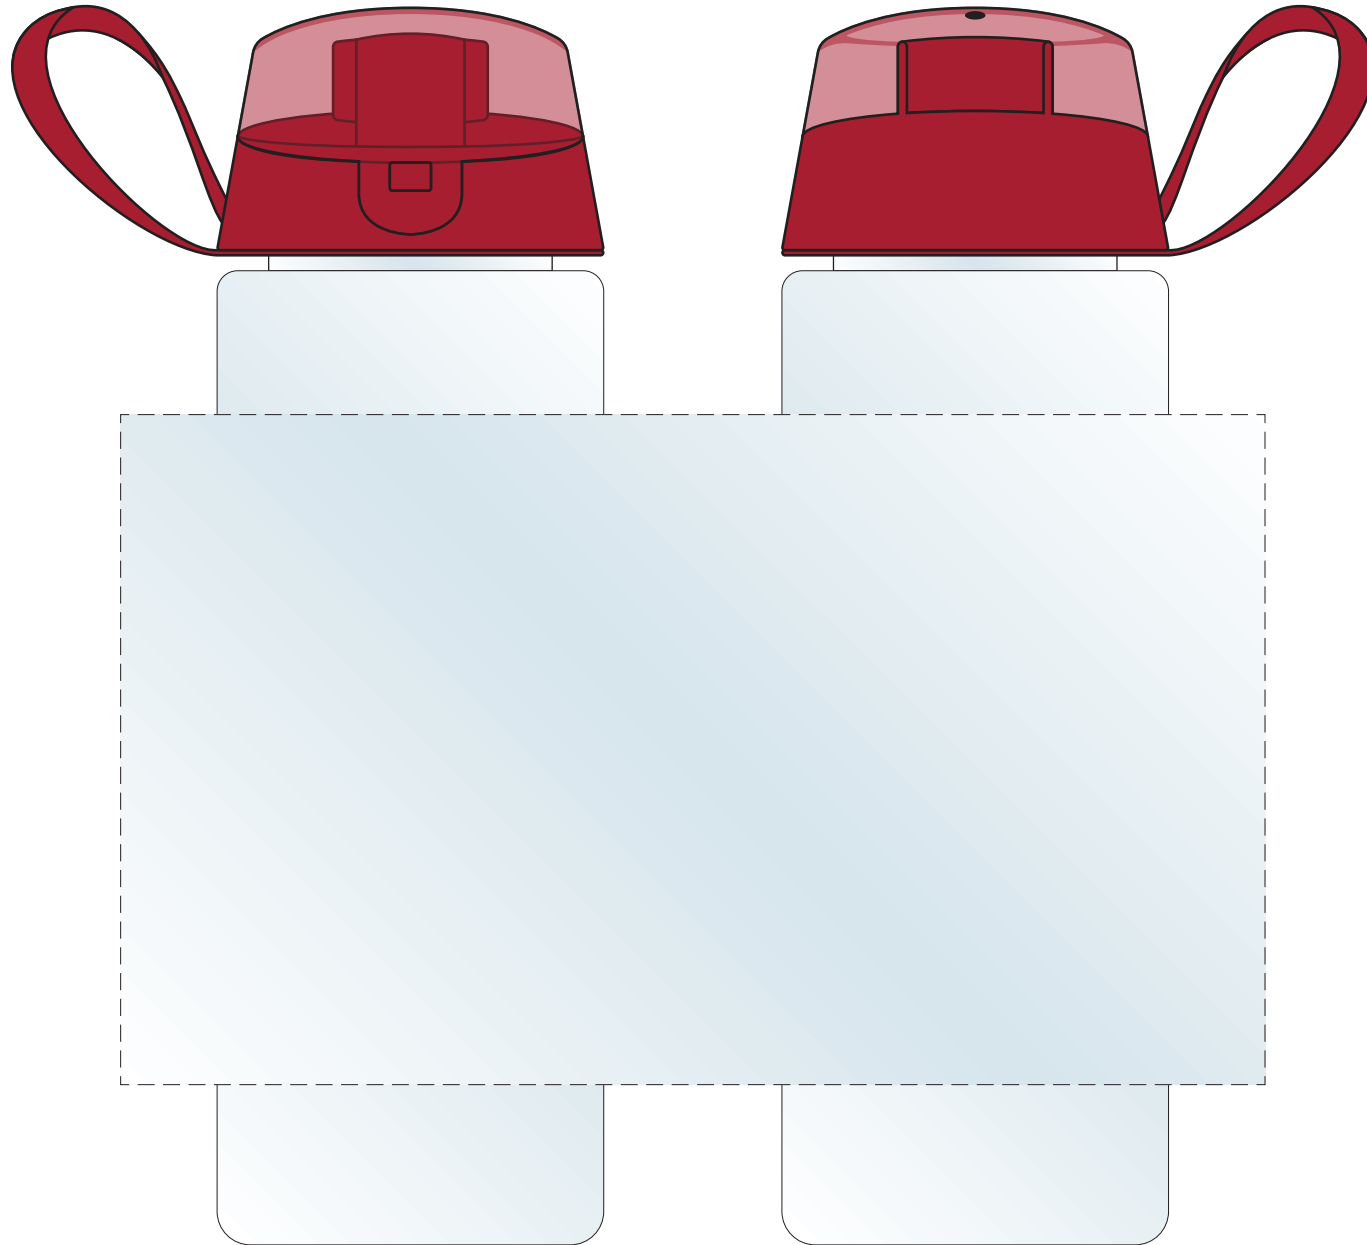

# ARTWORK PROOF

Date:	
CRM:	00000
Product:	Vegas Water Bottle w/Handle
Code:	
Colour:	clear/red

Print Area: 222mm x 130mm  
please see page 2 for artwork to size

WE CAN NOT GUARANTEE PRINT WILL BE IN LINE WITH THE DRINKING SPOUT