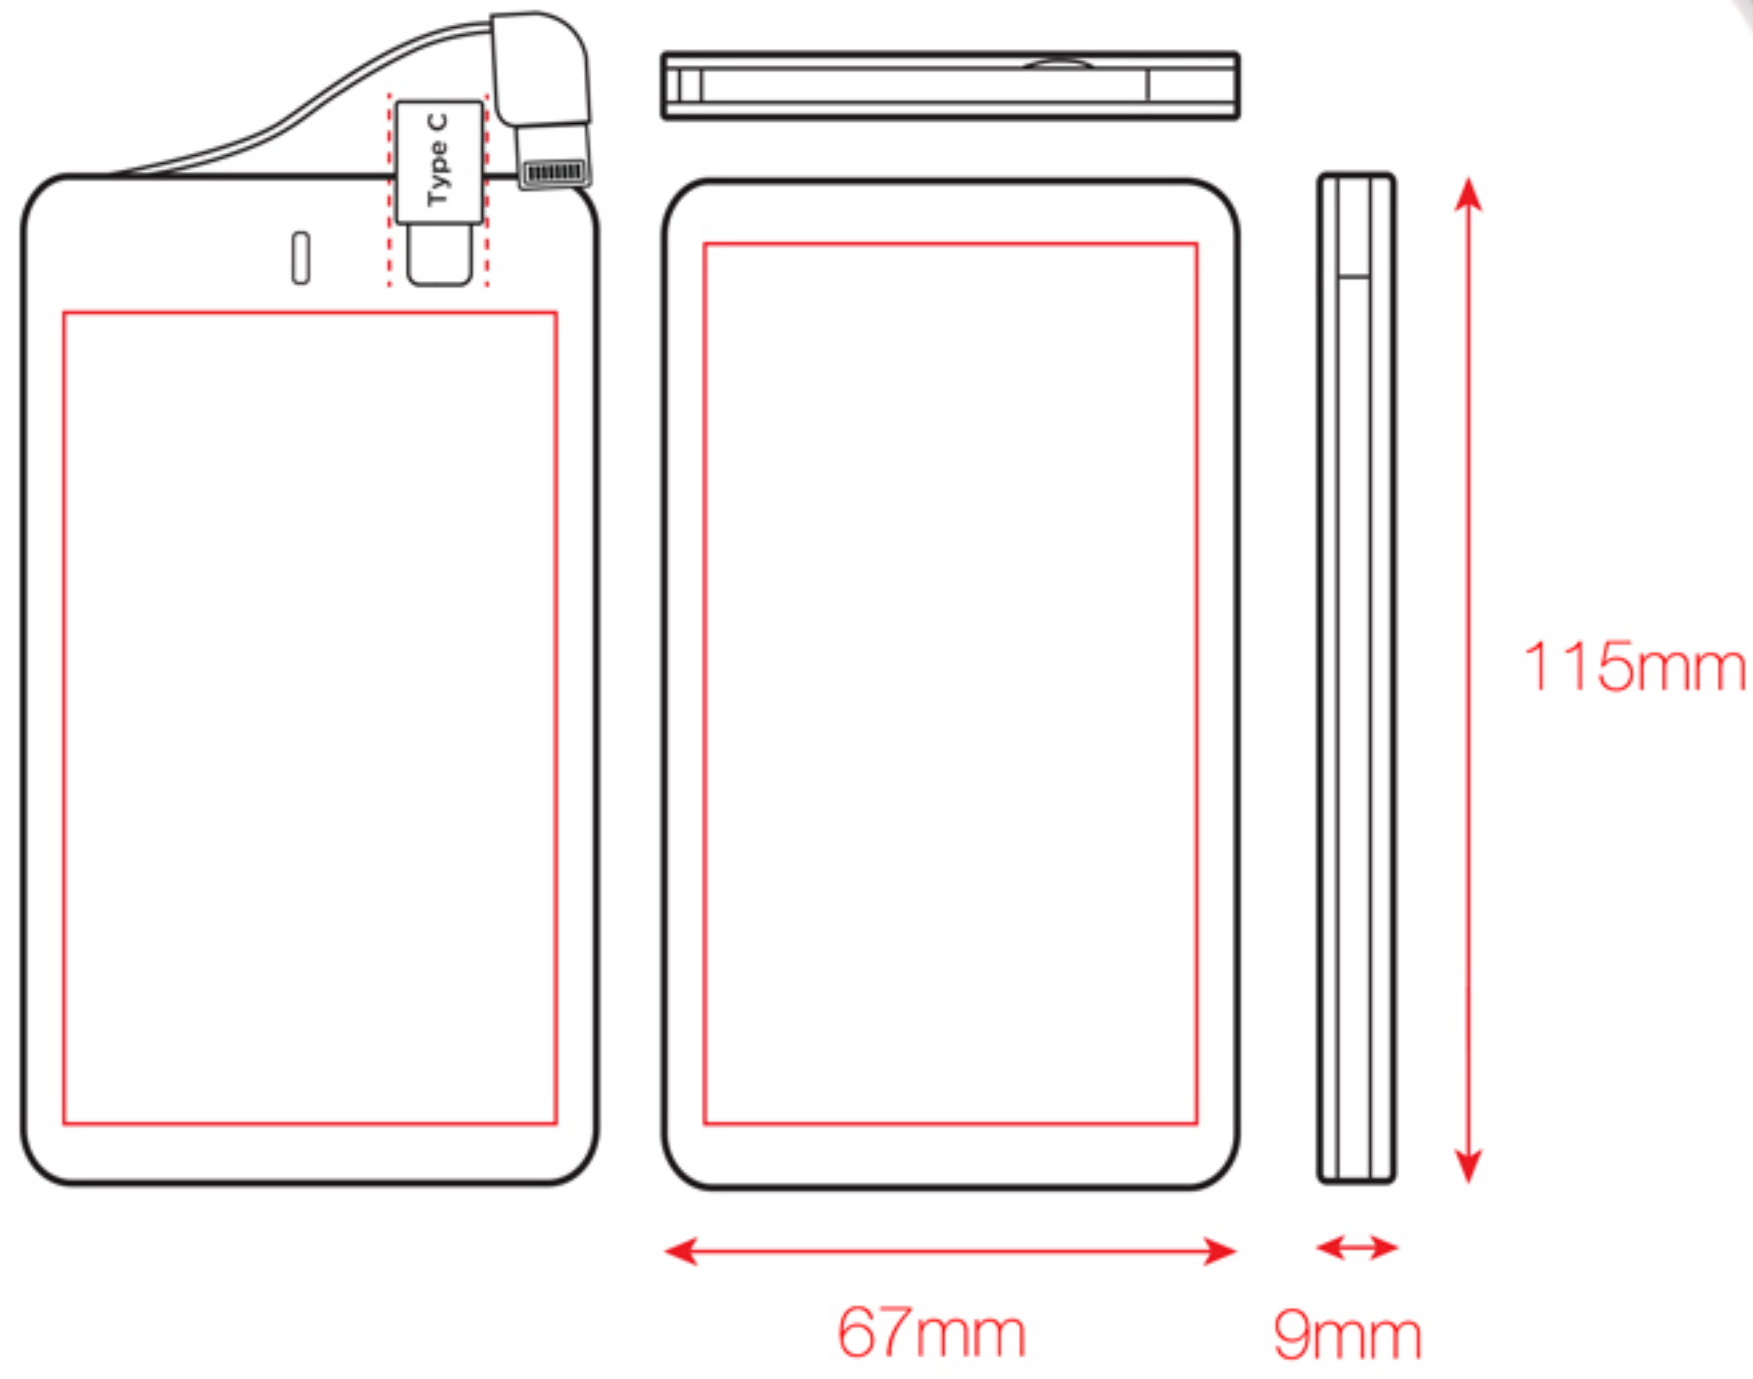

3 IN 1 POWER CARD

Front:

Back:

Product Dimensions: 97 x 61 x 7mm
Full Colour Print Area Front: Edge To Edge
Full Colour Back: Edge To Edge

Product Colour: White / White Trim

Logo Colour Front:

Logo Colour Back:

Micro USB

3 IN 1 POWER CARD+

Product Dimensions: 115 x 67 x 9mm
Full Colour Print Area Front: Edge To Edge
Full Colour Back: Edge To Edge

Front:

Lightning

Back:

Micro USB

Product Colour: White

Logo Colour Front:

Logo Colour Back: