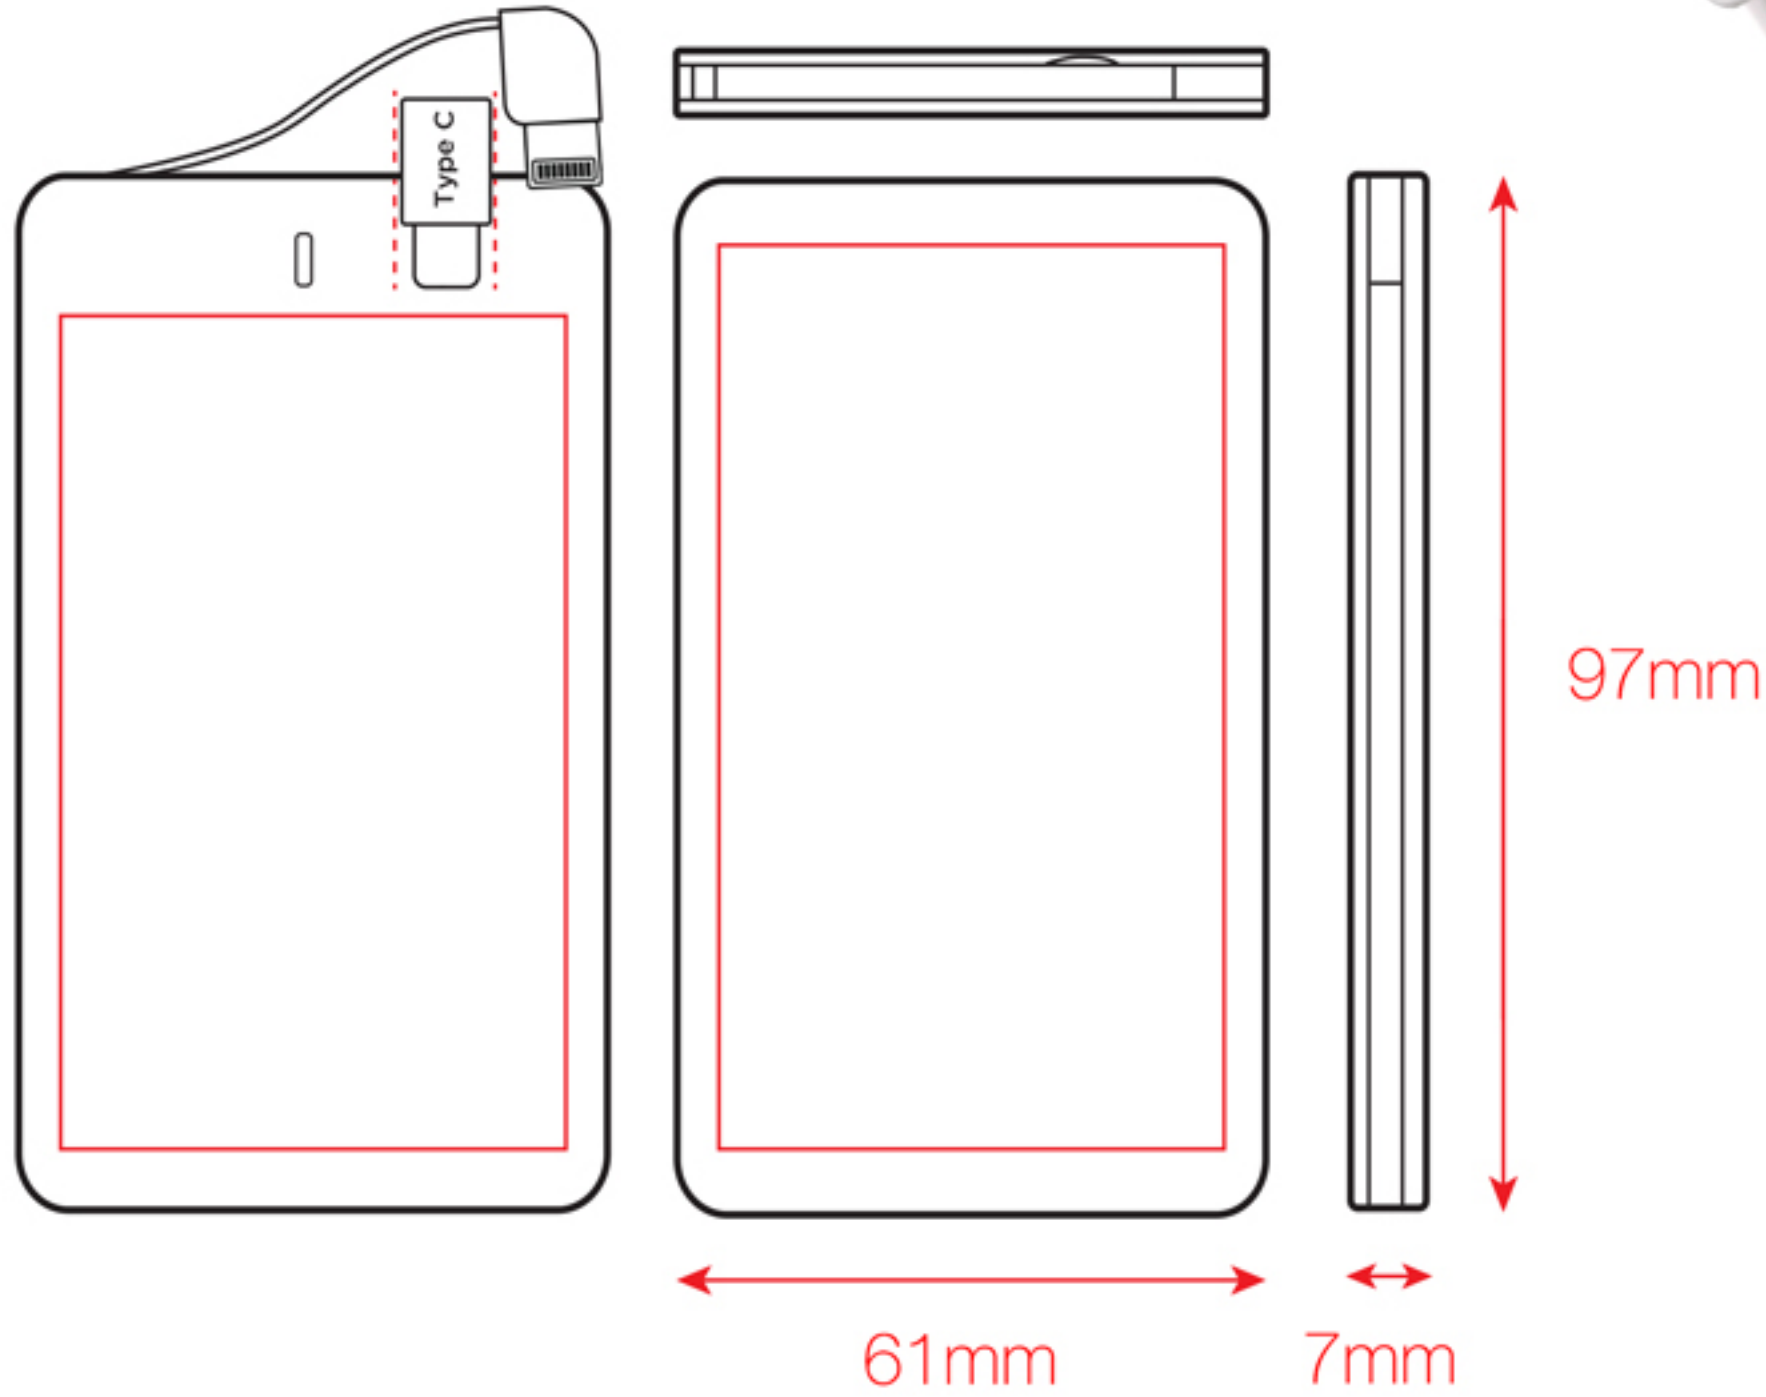

3 IN 1 POWER CARD

Front:

Back:

Product Dimensions: 97 x 61 x 7mm
Full Colour Print Area Front: Edge To Edge
Full Colour Back: Edge To Edge

Product Colour: White / White Trim

Logo Colour Front:

Logo Colour Back:

Micro USB

3 IN 1 POWER CARD+

Product Dimensions: 115 x 67 x 9mm
Full Colour Print Area Front: Edge To Edge
Full Colour Back: Edge To Edge

Front:

Lightning

Back:

Micro USB

Product Colour: White

Logo Colour Front:

Logo Colour Back: