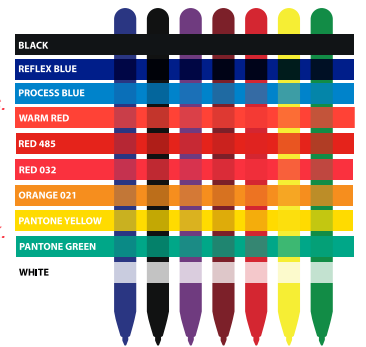

# Contour Wood BP

**Colour:** Natural  
**Refill Colour:** Black  
**Print Area:** 58mm x 8mm (Barrel)  
**Line Drawing Scale:** 100%

Artwork at 200%

**Customer Amendments:**

**Colour Guide:**  
*The colour guide to the right indicates what certain colours may print like on coloured pens or other printed colours. Some requested colours may print slightly darker or lighter depending on the substrate. We request that this be taken into consideration when approving artwork.*