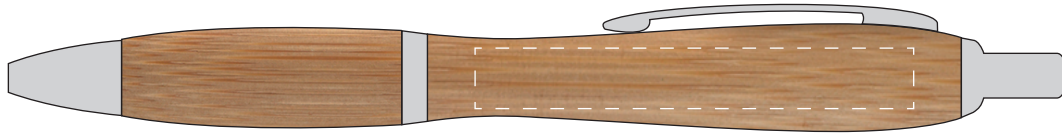

# Contour Wood BP

**Colour:** Natural  
**Refill Colour:** Black  
**Print Area:** 58mm x 8mm (Barrel)  
**Line Drawing Scale:** 100%

Artwork at 200%

**Customer Amendments:**

**Colour Guide:**  
*The colour guide to the right indicates what certain colours may print like on coloured pens or other printed colours. Some requested colours may print slightly darker or lighter depending on the substrate. We request that this be taken into consideration when approving artwork.*