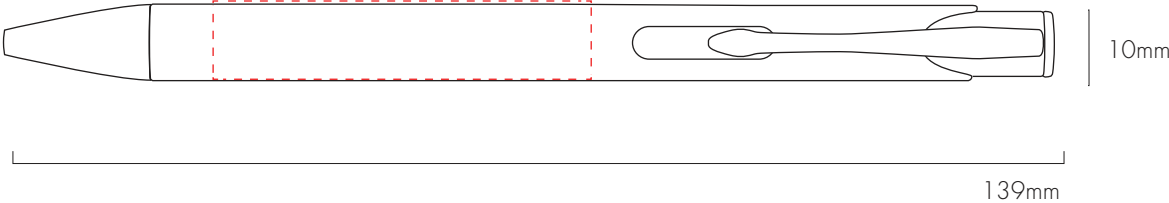

Order Number:
Version:

Product Code:
Product Colour:
Max Print Area: 195 x 100mm

ARTWORK SCALE 50%

FLAT ENGRAVE AREA
50x10mm