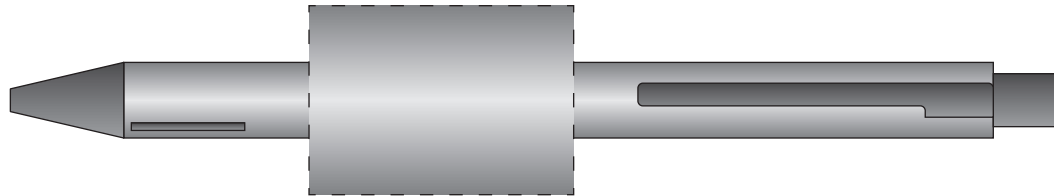

ARTWORK PROOF

Date	00/00/2018
CRM:	00000
Product:	Elegance Pen
Code:	101006
Colour:	silver

Print Area: 35mm x 25mm
Engrave Area (barrel): 35mm x 5mm
Engrave Area (side of clip): 60mm x 5mm

			
col 1	col 2	col 3	col 4