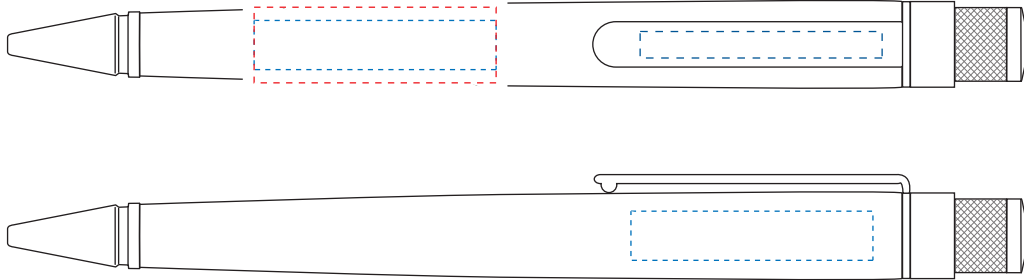

Nebula Ballpen - Black

PRINT AREA

BARREL: 32mm x 10mm
CAP: N/A

ENGRAVING AREA

BARREL 32mm x 6.5mm
UPPER BARREL: 32mm x 6.5mm
CLIP: 32mm x 3.5mm

DIMENSIONS

LENGTH: 135mm
DIAMETER: 12mm

ALL TEMPLATES ARE ACTUAL SIZE