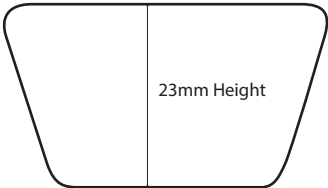

Print Area for 'Standard' Growing Gift

42mm width at widest point

23mm Height

23mm width at narrowest point