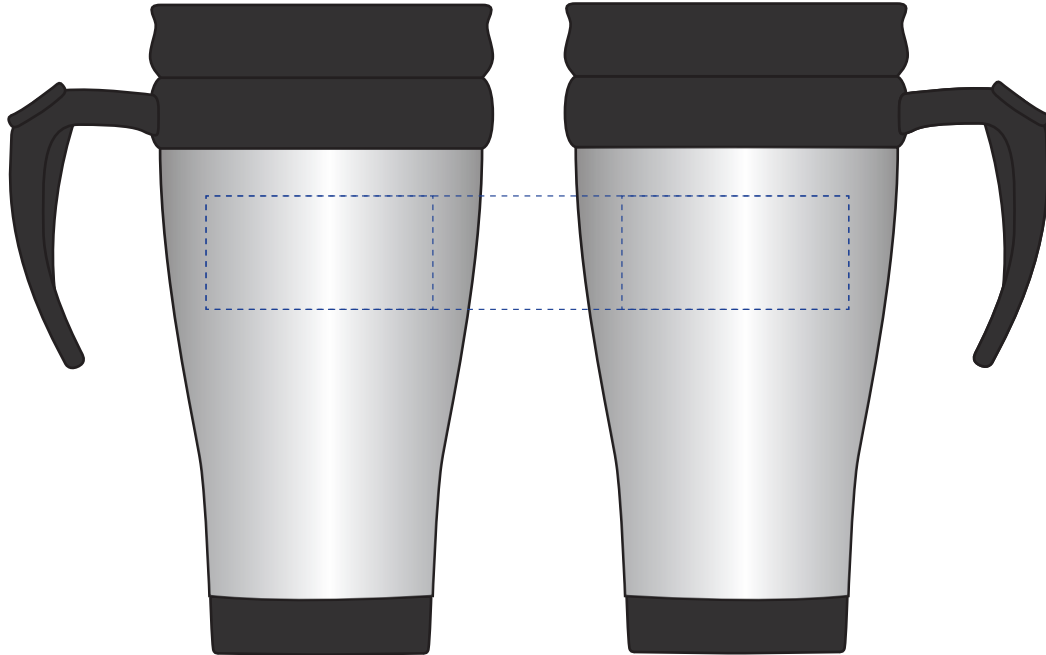

Your Ref:
Our Ref:
Version: 1

Pantone:
Quantity:
Position:

Product Code:
Product Colour: STAINLESS STEEL
Max Print Area: 170mm x 30mm

ARTWORK SCALE 50%

ARTWORK SCALE 100%