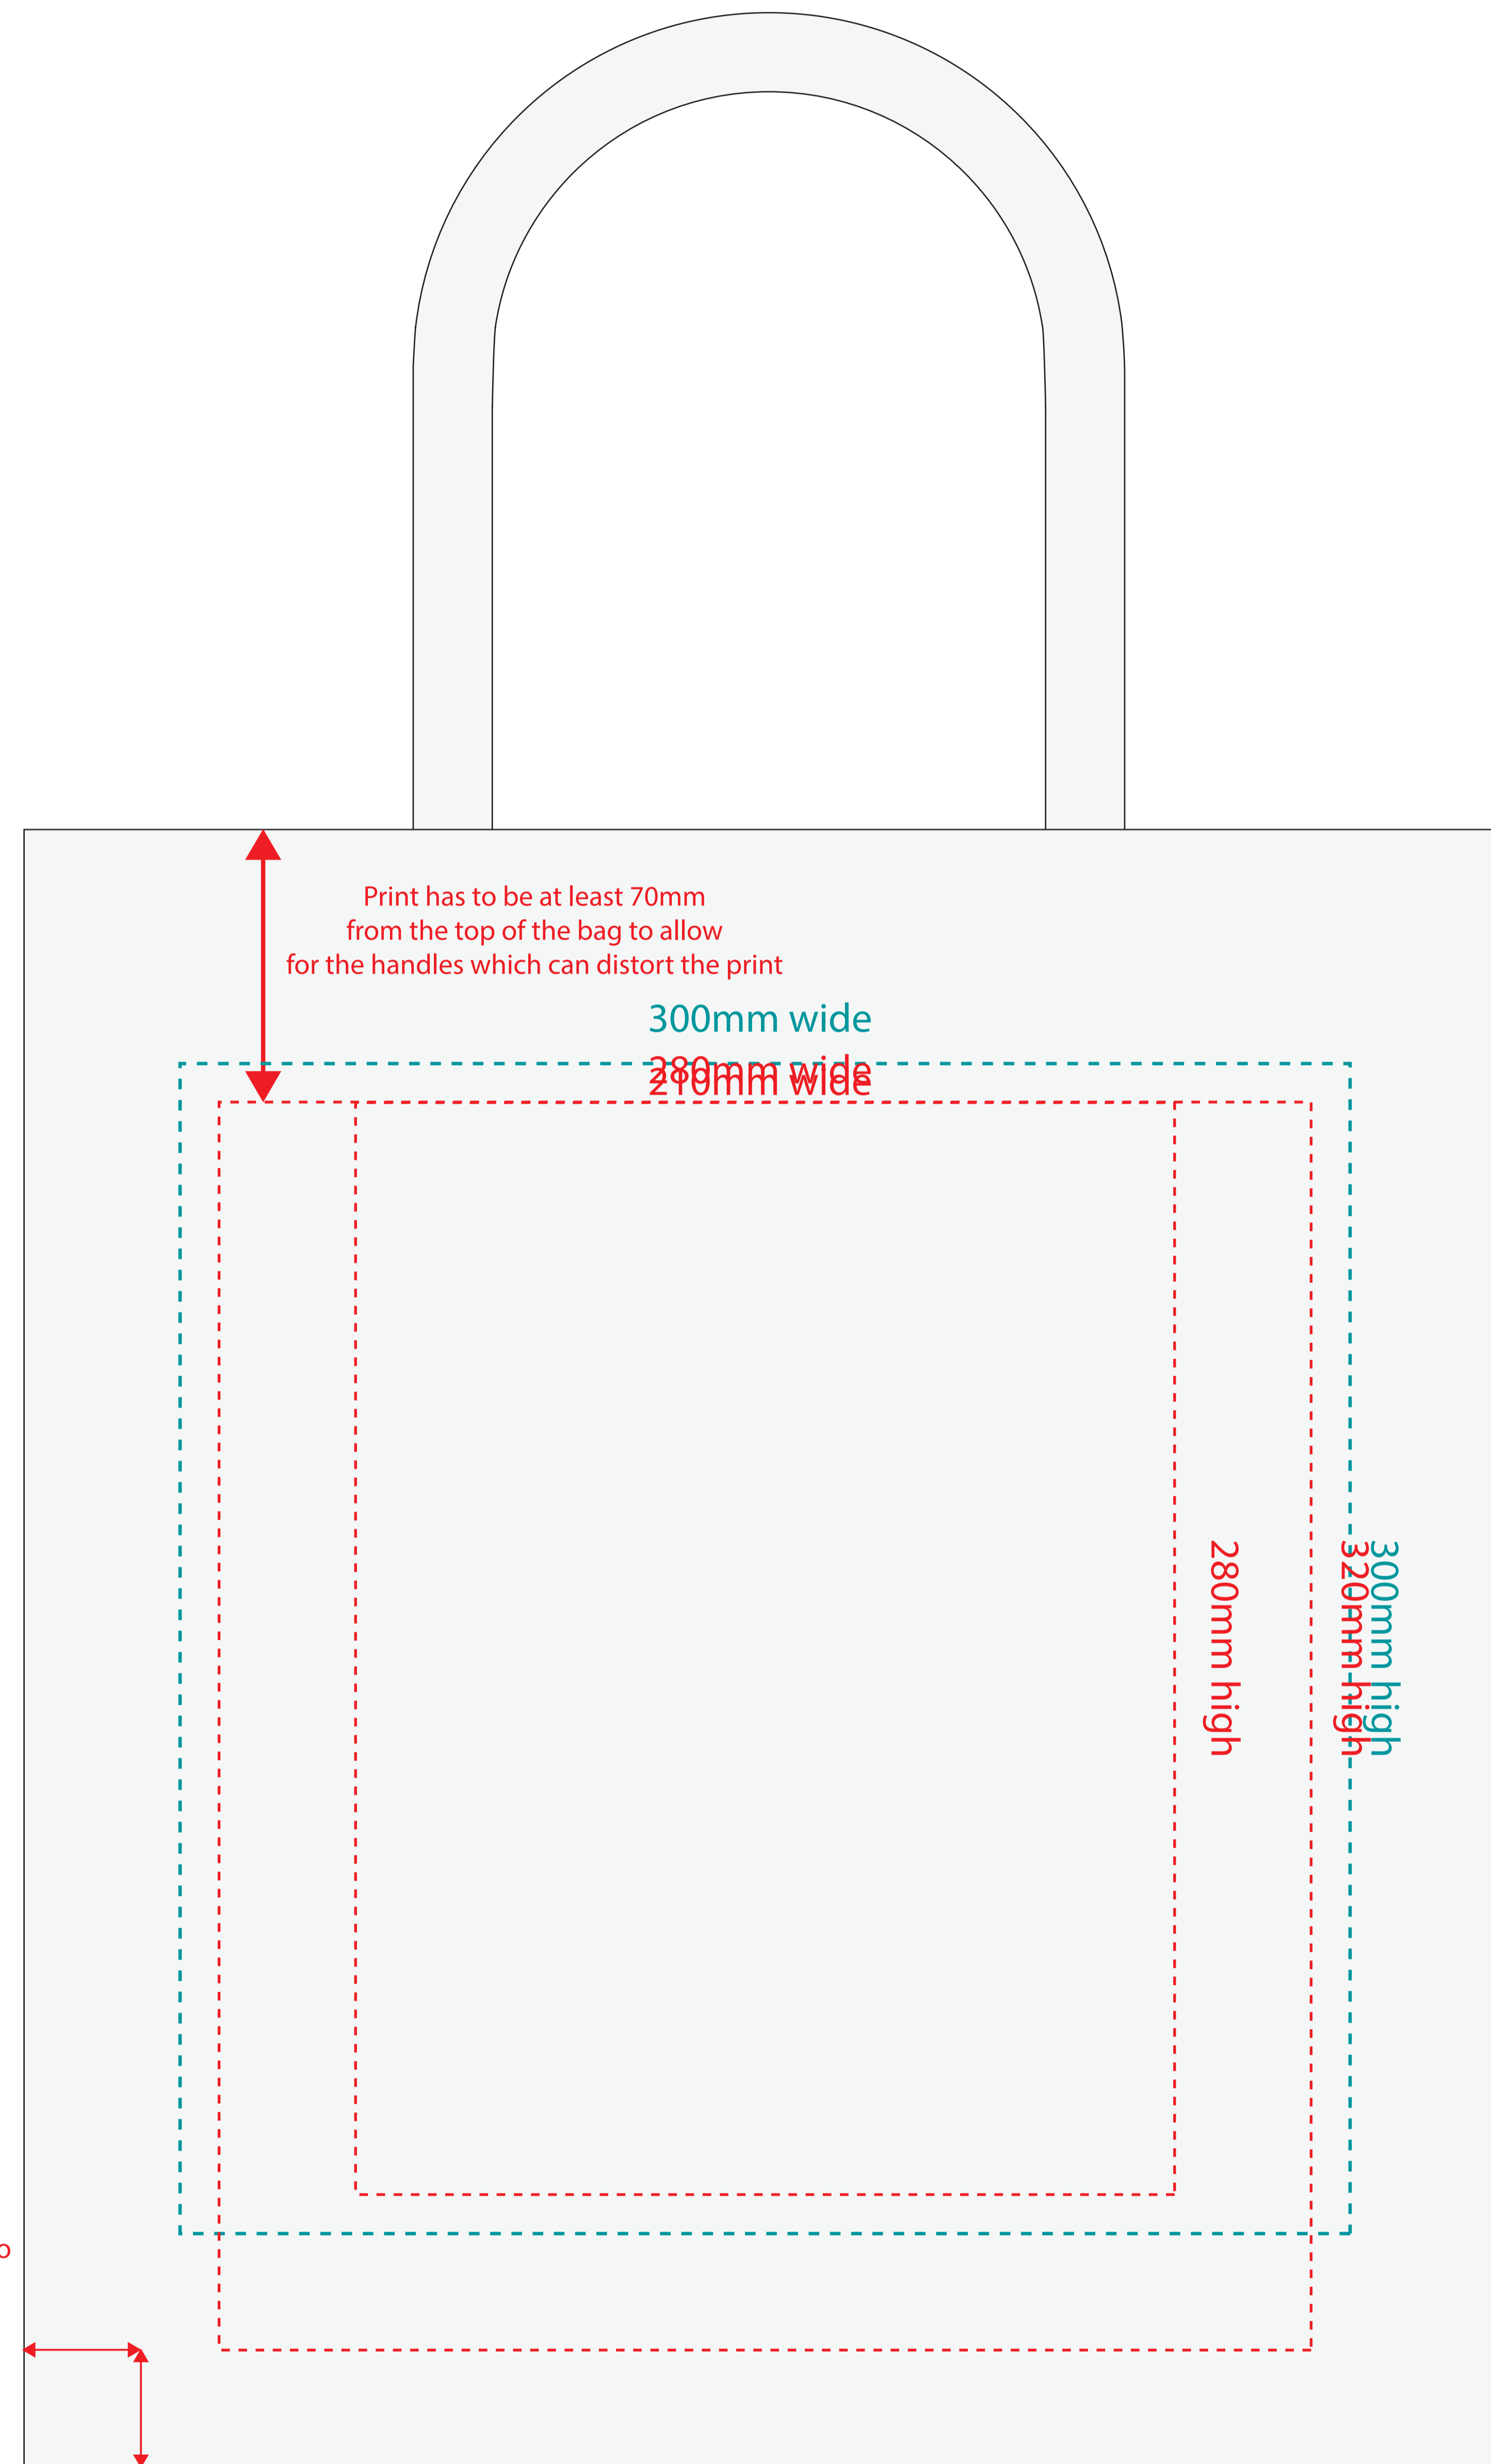

YOUR VISUAL PROOF (1 of 2)

Must have all strokes outlined and then merged using the Pathfinder>Merge action. Then make sure the artwork is grouped.

Scale 100% Print area 280 x 280mm Logo size xx x xxmm

Order Reference xxxxxx
Date created xx/xx/xx
Created by xx

Product 194905
Colour Natural
Branding Sport Outdoor Materials

PANTONE® Colours

Artwork Advisories

When transfer printed **an outline edge (keyline) may be visible.**

It is the customer's responsibility to ensure that the proof is correct in all areas. Please be sure to double-check spelling, grammar, layout and design before approving artwork. **Due to the variation in monitor colours and adjustments, PDF proofs may not provide an accurate colour representation of the final product & printed work.** Once artwork is approved, your order will be processed based on the above unless any amendments are made. All orders are subject to our terms and conditions.