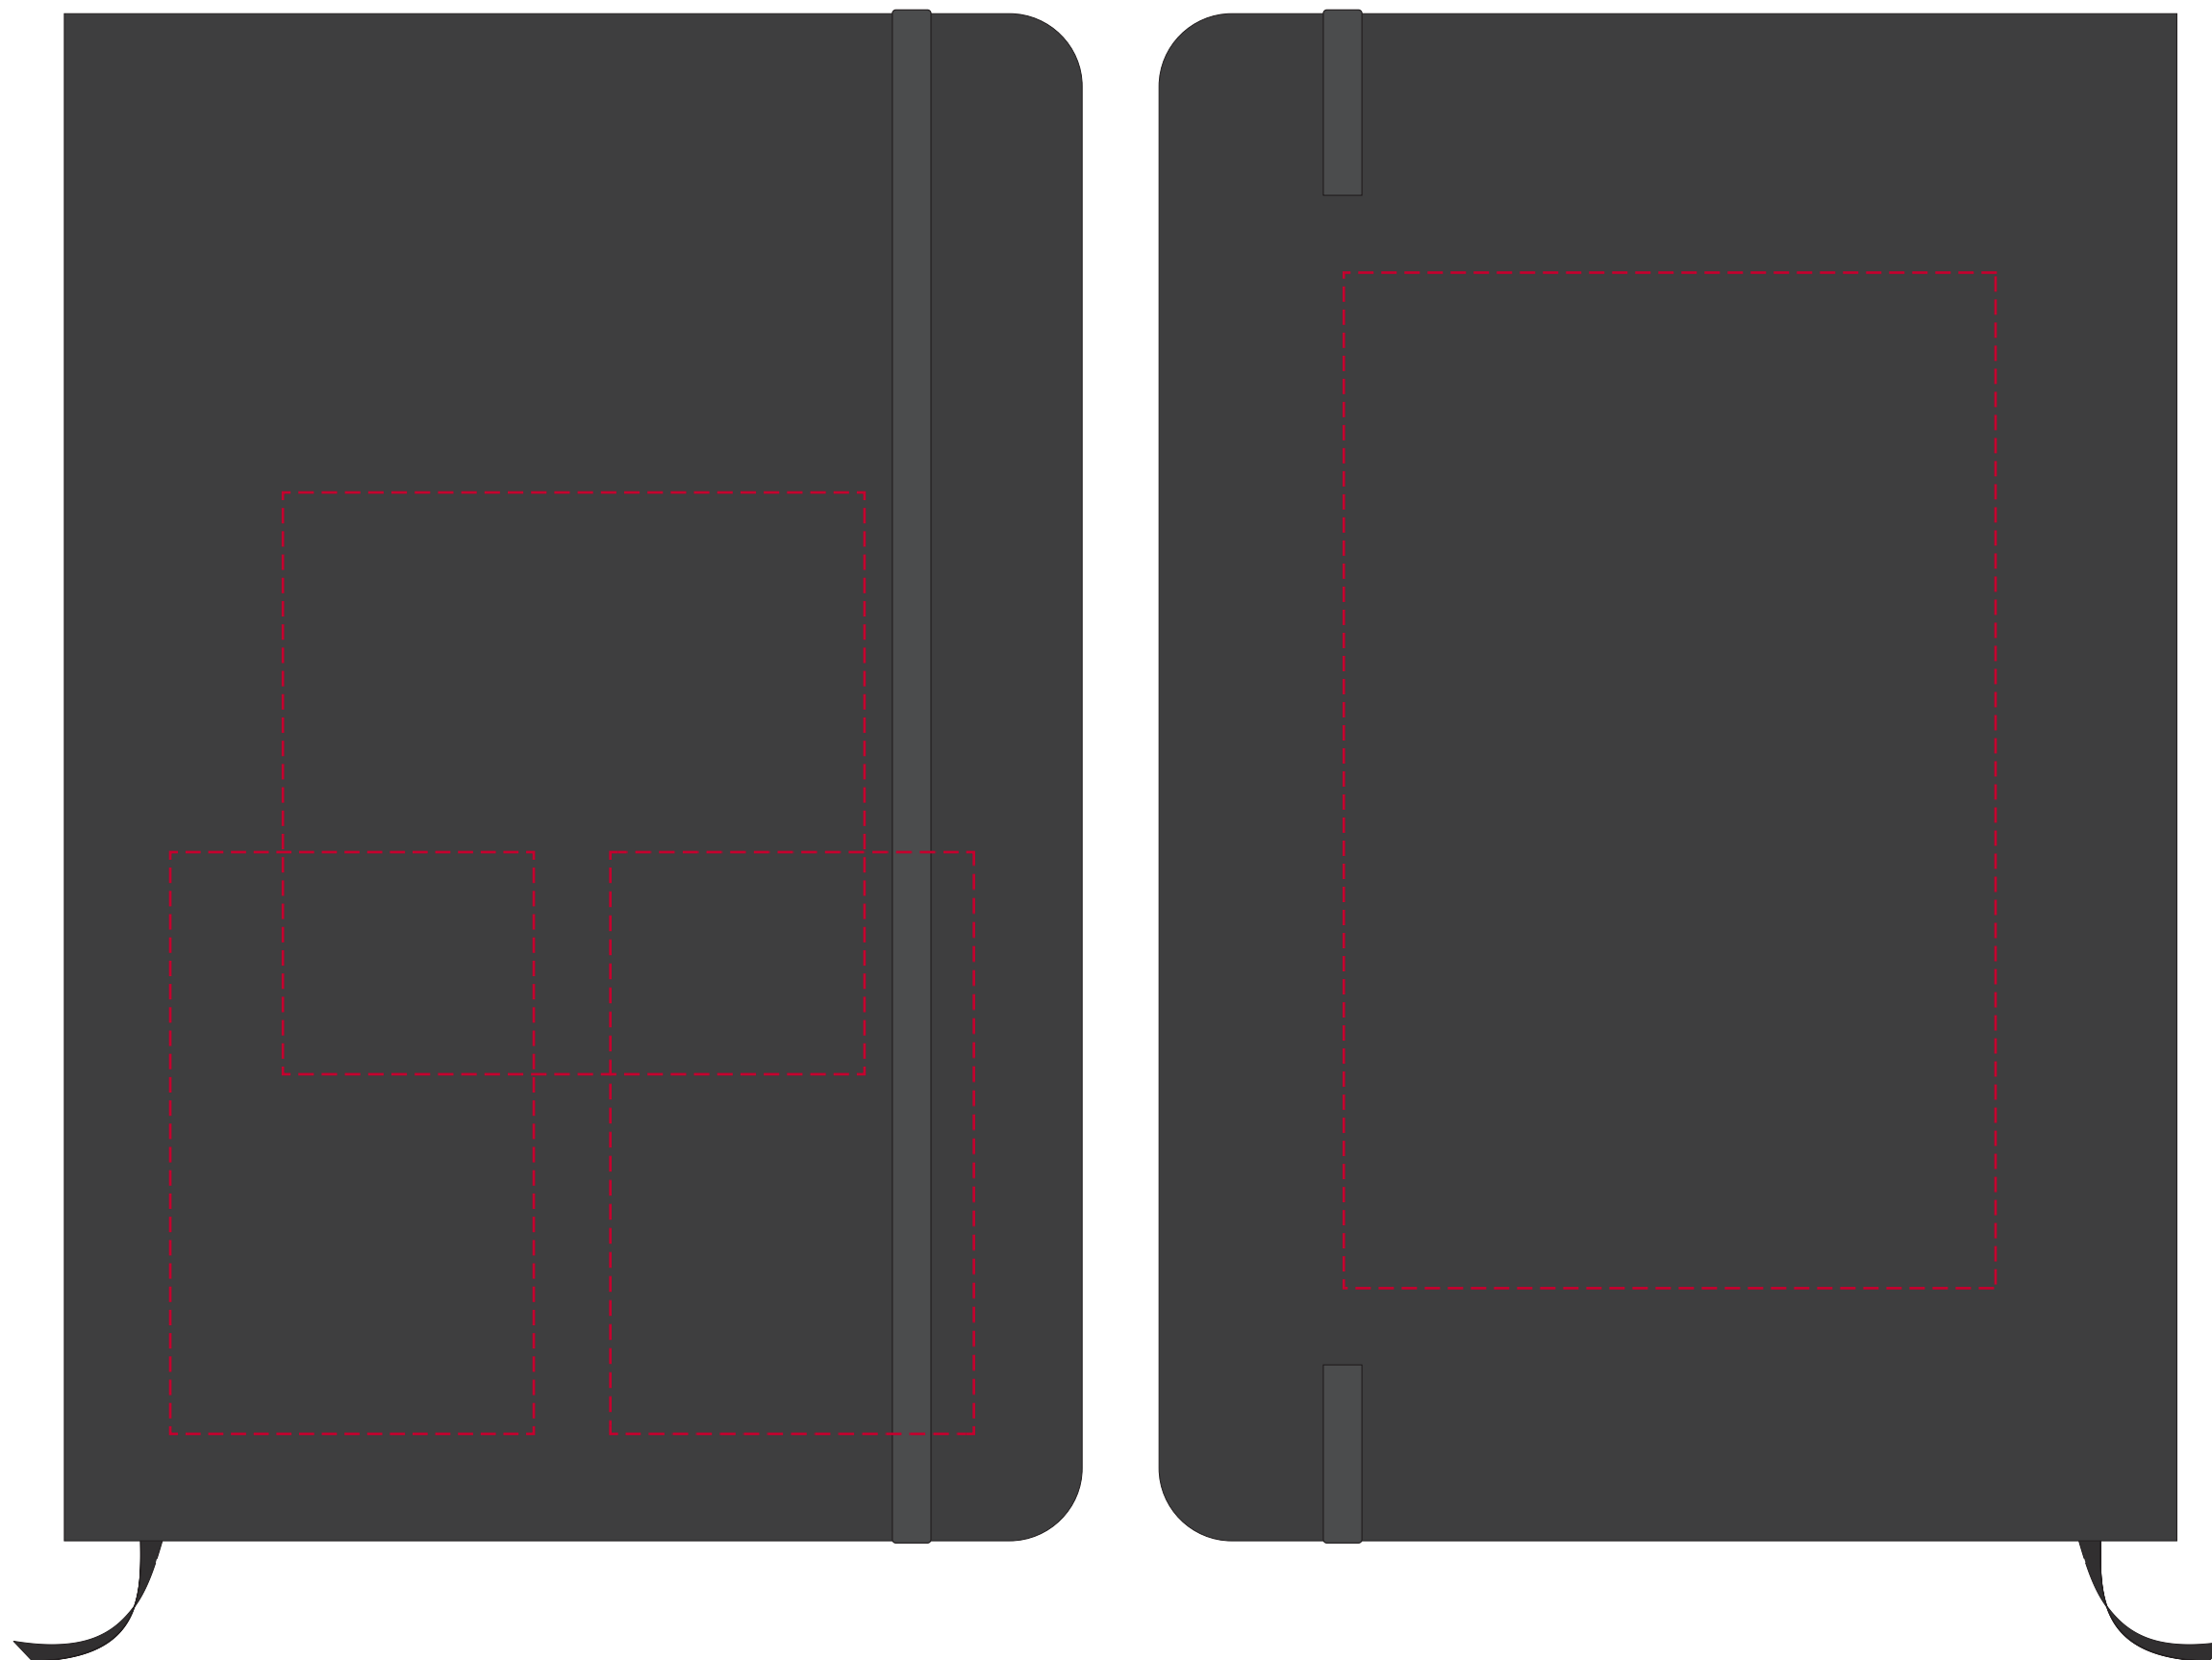

YOUR VISUAL PROOF

Scale 100%

Print area 50 x 80 mm

Back 90 x 140 mm

Logo size xx x xxmm

Order Reference xxxxxx
Date created xx/xx/xx
Created by xx

Product 196133
Colour Black
Branding Debossed

Artwork Advisories