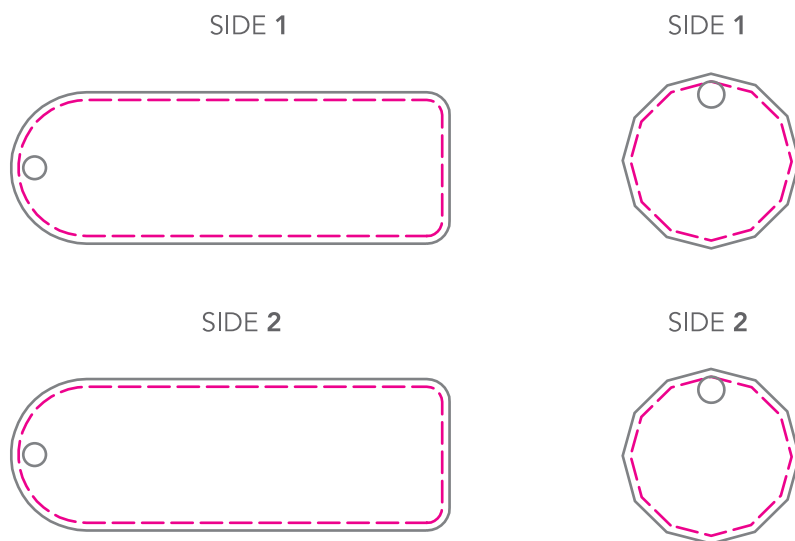

NEW £1 Rectangle Trolley Mate Keyring (printed token) Artwork Template

Description: NEW £1 Rectangle Trolley Mate Keyring
Item Size: Rectangle Fob : 58mm x 20mm | £1 Coin: 23mm Diameter
Artwork Size: Rectangle Fob : 56mm x 18mm | £1 Coin: 21mm Diameter

Available colours

Our Order Ref: 00000
Quantity: 00000
Item Colour: White
Pantone Print Ref: 00000000

Further Notes

Any font smaller than this may not be legible.

Please note: If artwork is supplied and approved below this size then we cannot take responsibility if the wording is illegible after printing