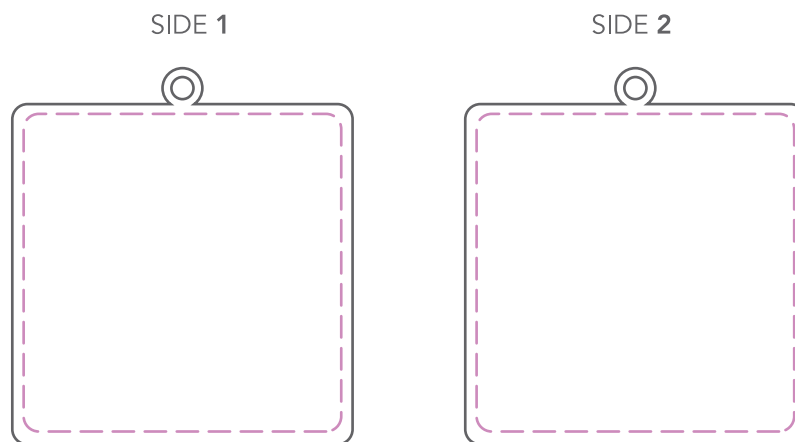

45mm Square Keyring Artwork Template

Description: 45mm Square Keyring
Item Size: 45mm x 45mm
Artwork Size: APPROX 42mm x 42mm

Available colours

Our Order Ref: 00000
Quantity: 00000
Item Colour: White
Pantone Print Ref: 00000000