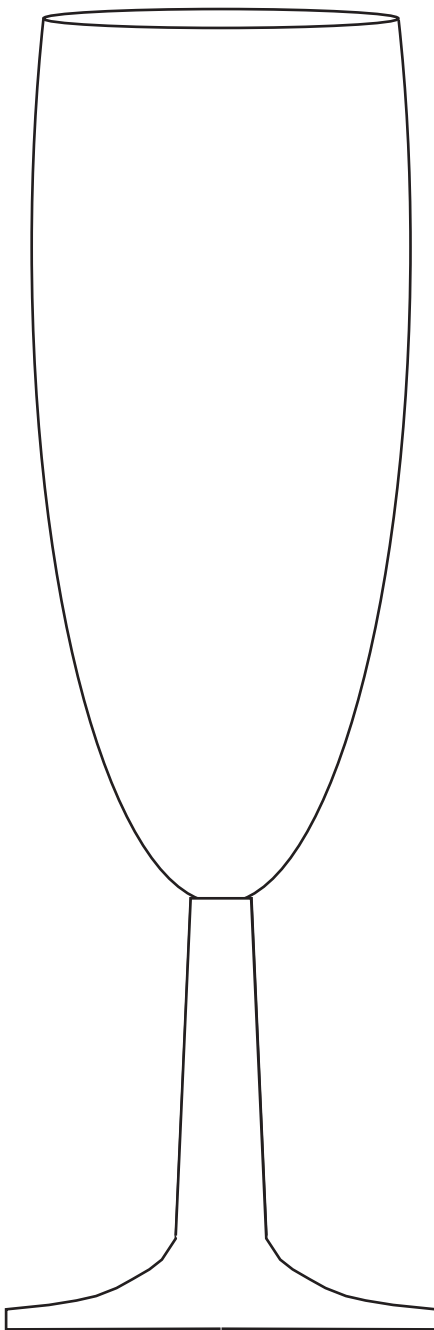

Product Code

date

Description

order no.

Weight

Height

Artwork Max Size 28mm x 40mm

actual size -
approximate positioning