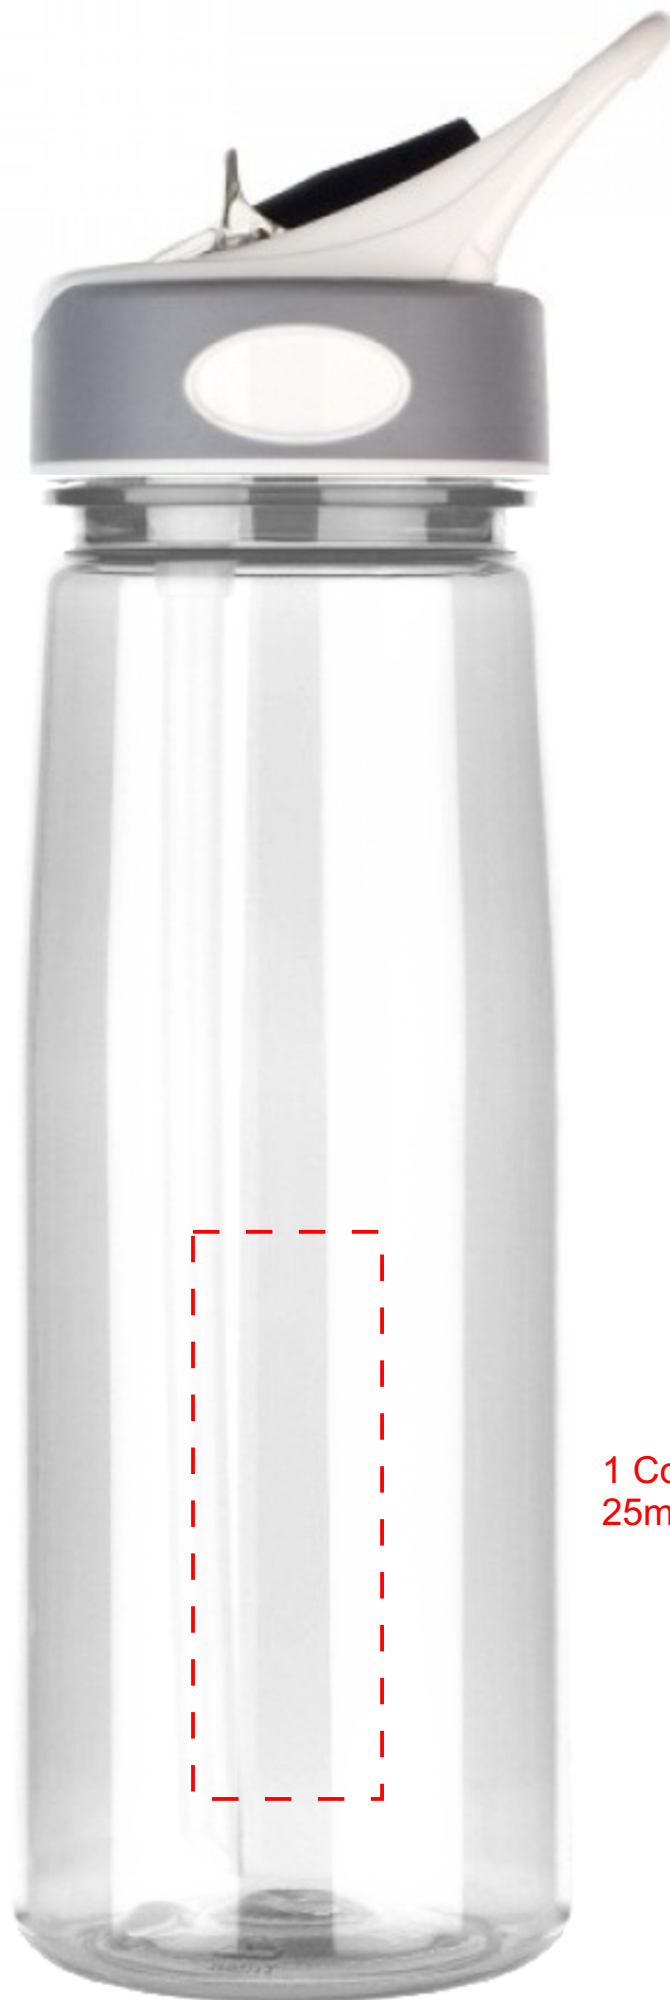

1 Colour Rotary Screen Print
120mm x 100mm

1 Colour Pad Print
25mm x 75mm

Up to 4 Colours Pad Print
30mm x 50mm