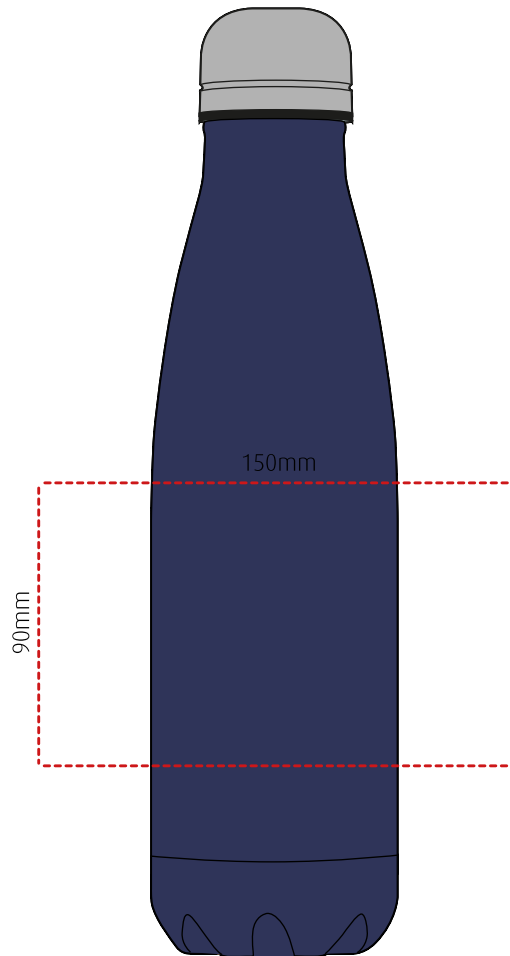

oasis

branding template

Classic, stainless steel, insulated bottle - 500ml

Height: 270mm Width: 67mm

Up to 8 colours rotary screen print

Full colour

Laser engraving

All branding areas are to be used as a guide and are subject to sight of artwork.

Colours (Polished): Black, white, grey
Colours (Classic Range): Black, white, gun metal, silver
Colours (Electroplated): Rose gold, copper, black/chrome, blue/chrome, red/chrome, rainbow

Height: 270mm
Diameter: 67mm
Capacity: 500ml
Weight: 288g
Country of origin: China

HS Code: 73239300
Box dimensions: 75 x 75 x 275 mm
No. per carton: 30
Carton dimensions: 46.5 x 39 x 30 cm
GW: 12kg