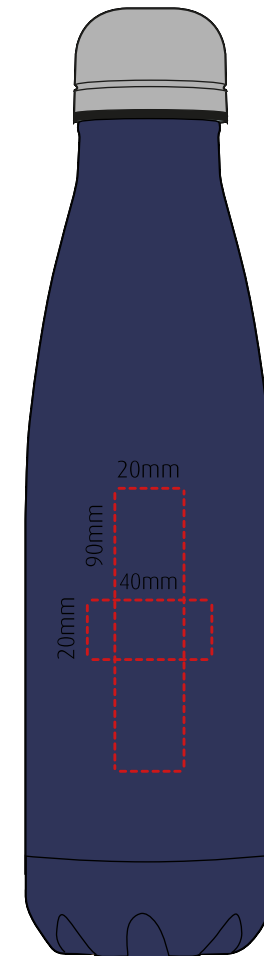

oasis

branding template

Classic, stainless steel, insulated bottle - 500ml

Height: 270mm Width: 67mm

Up to 8 colours rotary screen print

Full colour

Laser engraving

All branding areas are to be used as a guide and are subject to sight of artwork.

Materials: 304 stainless steel, copper lining, food grade silicone seal, ABS
Colours (Powder Coated): Black, white, gun metal 418C, dark blue 287U, light blue 291U, aubergine 268U, navy 2378C, light pink 2043U, rubine 225U, aqua 317U, yellow 108U, orange 021U, green 361C, papaya 1375C, red 186U

Colours (Polished): Black, white, grey
Colours (Classic Range): Black, white, gun metal, silver
Colours (Electroplated): Rose gold, copper, black/chrome, blue/chrome, red/chrome, rainbow

Height: 270mm
Diameter: 67mm
Capacity: 500ml
Weight: 288g
Country of origin: China

HS Code: 73239300
Box dimensions: 75 x 75 x 275 mm
No. per carton: 30
Carton dimensions: 46.5 x 39 x 30 cm
GW: 12kg