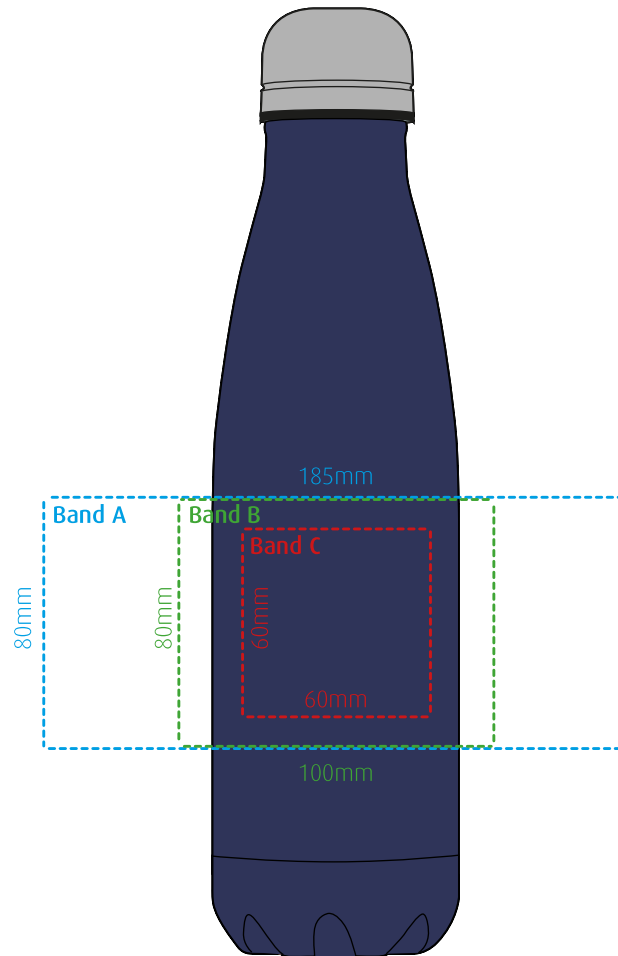

oasis

branding template

Classic, stainless steel, insulated bottle - 500ml

Height: 270mm Width: 67mm

Up to 8 colours rotary screen print

Full colour

Laser engraving

All branding areas are to be used as a guide and are subject to sight of artwork.

Colours (Polished): Black, white, grey
Colours (Classic Range): Black, white, gun metal, silver
Colours (Electroplated): Rose gold, copper, black/chrome, blue/chrome, red/chrome, rainbow

Height: 270mm
Diameter: 67mm
Capacity: 500ml
Weight: 288g
Country of origin: China

HS Code: 73239300
Box dimensions: 75 x 75 x 275 mm
No. per carton: 30
Carton dimensions: 46.5 x 39 x 30 cm
GW: 12kg