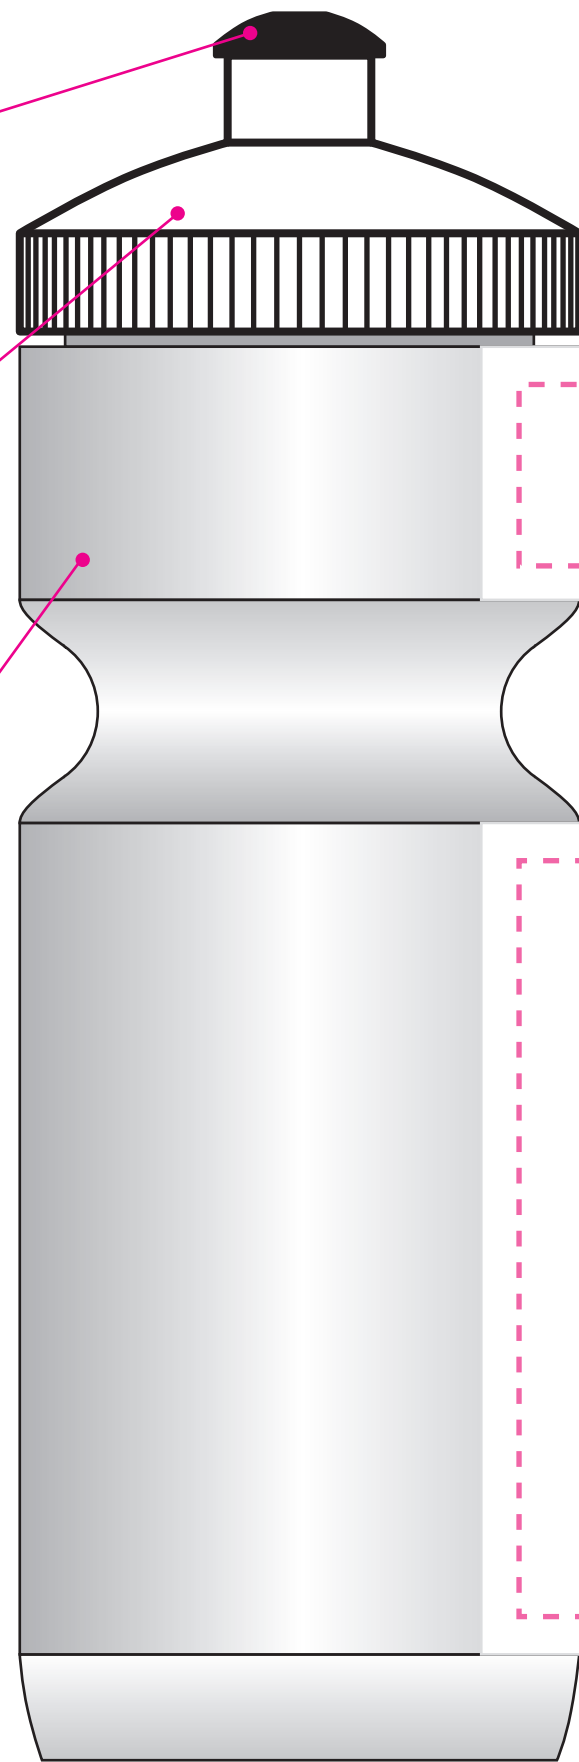

- Black
- White
- Nature Green
- PMS 354
- Aqua Blue

- Black
- White
- PMS 354
- Clear
- Nature Green
- Aqua Blue

- White
- Transparent Colours
- Clear
- PMS 354
- Nature Green
- Aqua Blue

Printable area on: Side 1: 120 mm x 24 mm

Printable areas on the top of the Bottle

Printable area on: Side 1: 220 mm x 100 mm

Printable areas on the bottom of the Bottle

PRODUCT SPECIFICATIONS:
231 x 74 mm

IMPRINT AREAS:
Option 1: 105 x 24 mm
Option 2: 105 x 100 mm

PRODUCT COLOR

White

DESIGN COLORS

(maximum four color printing possible)

PMS

PMS

PMS

PMS