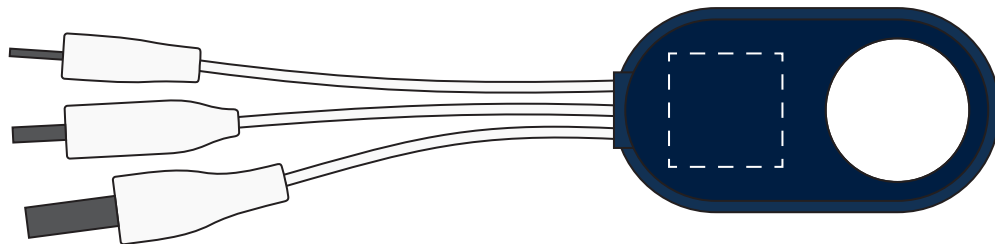

ARTWORK PROOF

Date	00/00/2018
CRM:	00000
Product:	Multi Charging Cable
Code:	303059
Colour:	navy blue

Print Area: 15mm x 15mm

ARTWORK CONCERNS

PRINT INSTRUCTIONS

It is the customer's responsibility to ensure that the proof is correct in all areas. Please be sure to double-check spelling, grammar, layout and design before approving artwork. Due to the variation in monitor colours and adjustments, PDF proofs may not provide an accurate colour representation of the final product & printed work. Once artwork is approved, your order will be processed based on the above unless any amendments are made. All orders are subject to our terms and conditions.
PLEASE EMAIL ALL APPROVALS/AMENDS TO YOUR ORDER PROCESSOR.