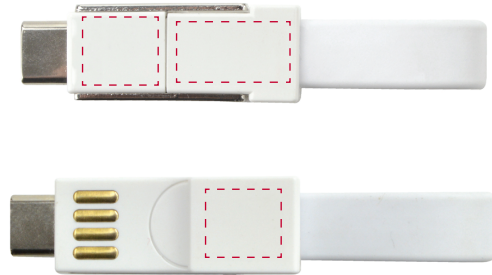

# YOUR VISUAL PROOF

Scale 100%    Print area 10 x 9 mm / 15 x 8 mm    Logo size xxx xxx

Order Reference    xxxxxx  
Date created        xx/xx/xx  
Created by          xx

Product            195886  
Colour              White  
Branding           Spot colour (1 col.max)  
                         Full Colour