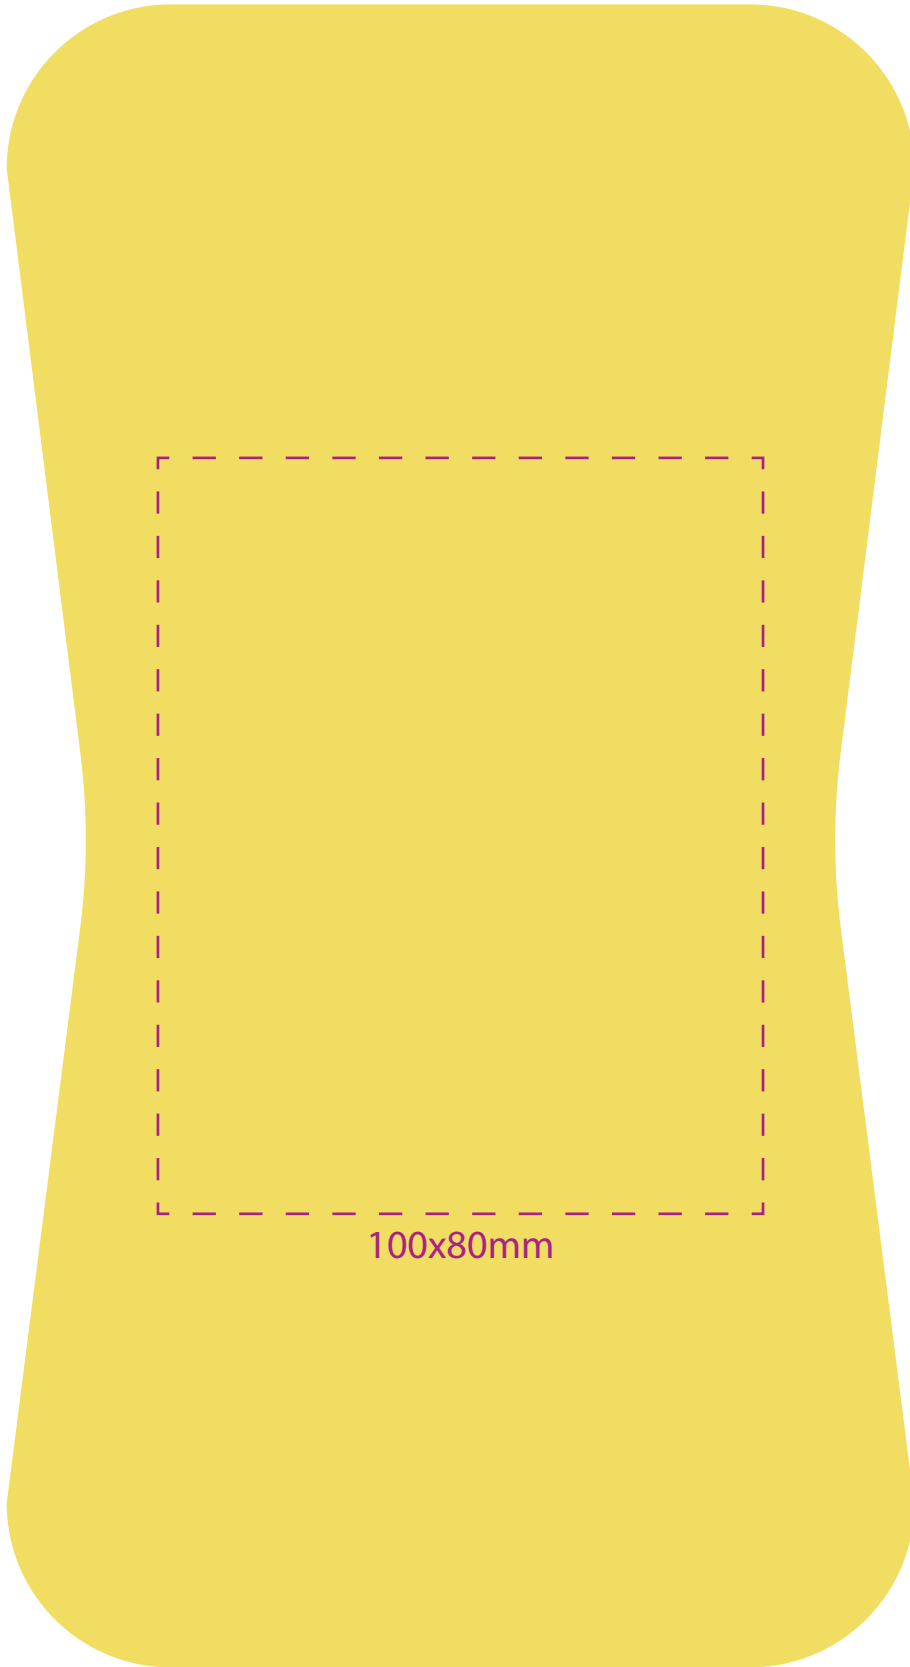

# JUMBO SPONGE

SIZE: H55xW220xD120mm

100x80mm