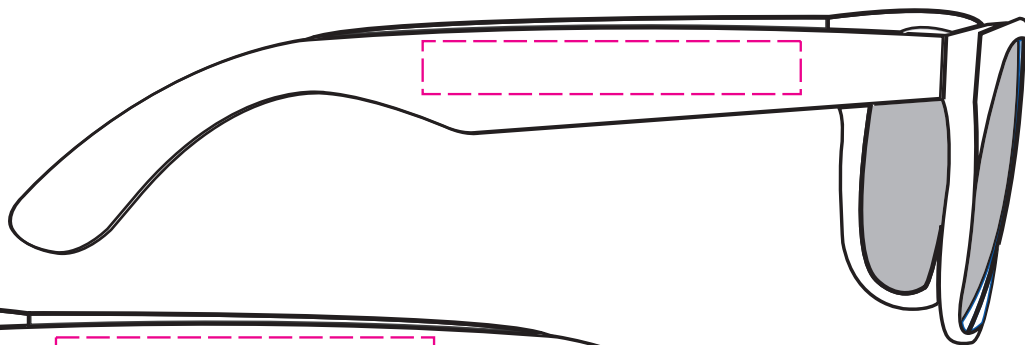

Colours: White, Yellow, Orange, Pink, Red, Bright Green, Light Blue, Blue, Purple, Black

Product Dimensions: 136 x 46 x 44mm (Closed)

Print Area: Digital: 50 x 7mm

Scale: 100%

Right Side
(when wearing)

Left Side
(when wearing)