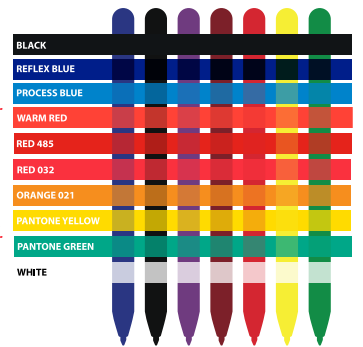

Customer Amendments:

Your order will be processed, based on the above, unless you have made amendments. All orders are subject to our full terms & conditions. However, we would like to draw your attention to the following terms in particular.

1. Claims for faulty goods will be honoured, only if the goods are returned to us. We will not issue credit notes or refunds for goods that have been distributed. Please ensure that goods are satisfactory before distribution.
2. Metallic printing inks (gold, silver, etc.) have a very limited life due to their formulation. You are advised to request an over varnish, in writing, for this type of printing. This service is at additional cost and not inclusive of any prices listed or quoted.
3. We are not responsible for delays during transit. We dispatch goods on your behalf and the goods become your property the moment they leave our premises.

I confirm that I have thoroughly checked all information on this document, including layout, fonts, spelling, print colours, separations, print size and position, etc.

Please proceed without amendment(s) ☐

Please amend as above & reproof ☐

By signing below I accept responsibility for errors not corrected and understand that once the goods are printed, the printed image can not be cleaned off or the goods reclaimed.

Signed.....

Print Name.....

Date.....