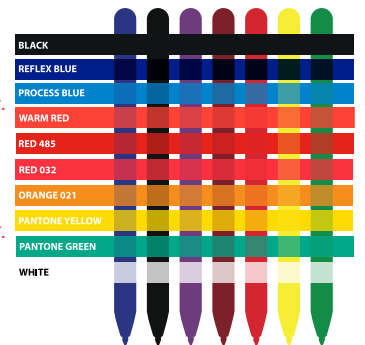

193934 Contour Digital BP

Colour: Light Blue
Refill Colour: Black
Print Area: 8-10mm x 60mm (Barrel)
Line Drawing Scale: 100%

Artwork at 200%

Print Full Colour

Please Note:

All colours including print and product is for visual purposes only and should not be regarded as the actual colour of product and print. Pen colours may vary from batch to batch & may differ from previous orders. By approving this order we accept that you understand these terms.
WE STRONGLY ADVISE THAT YOU ORDER A PRODUCT SAMPLE BEFORE PROCEEDING

Colour Guide:

The colour guide to the right indicates what certain colours may print like on coloured pens or other printed colours. Some requested colours may print slightly darker or lighter depending on the substrate. We request that this be taken into consideration when approving artwork.