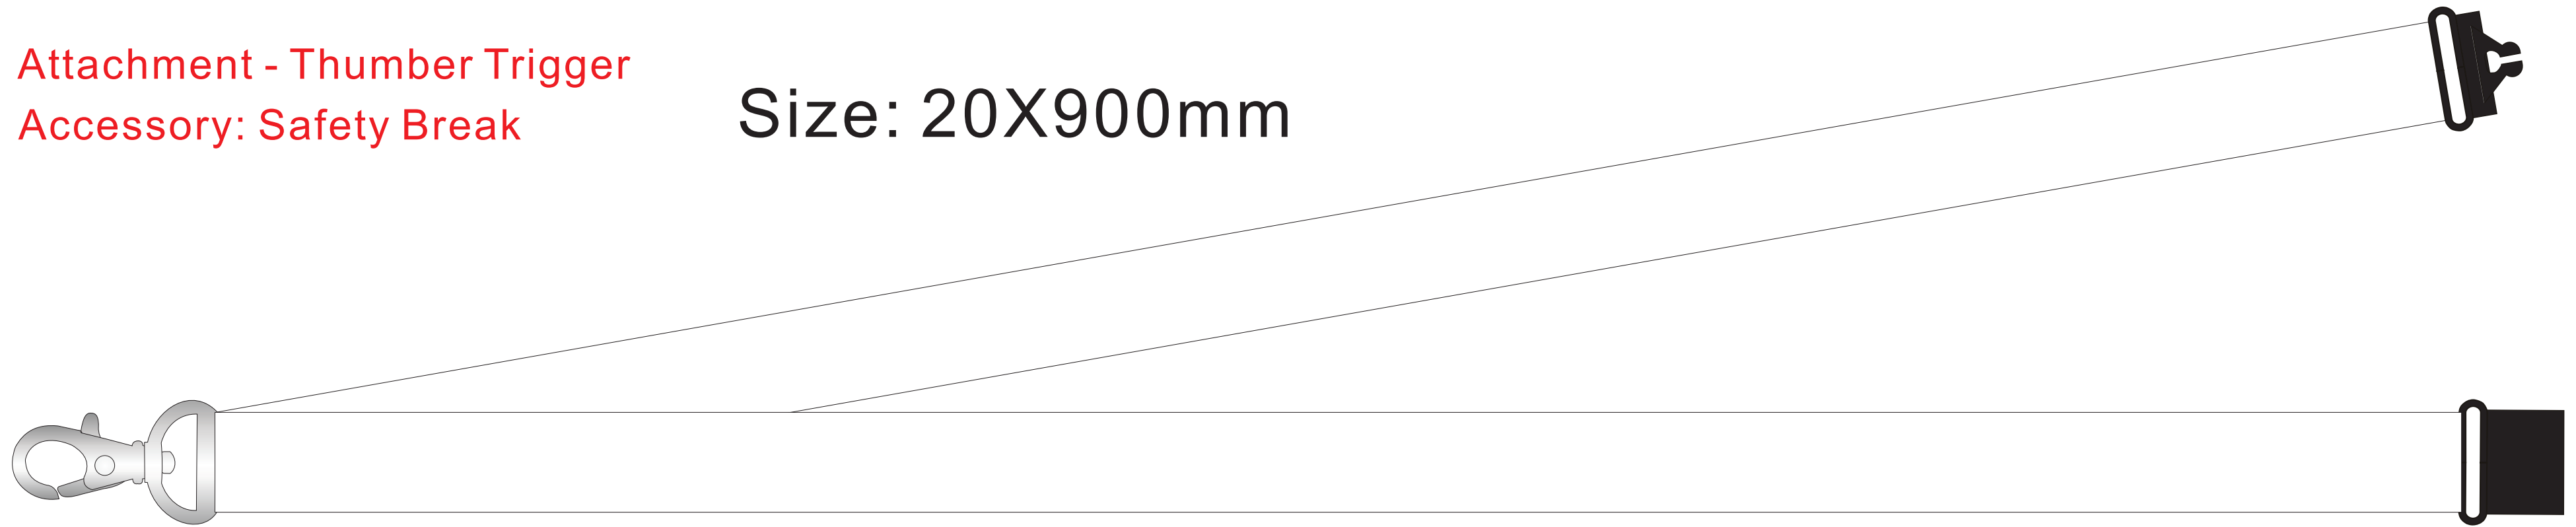

Attachment - Thumber Trigger  
Accessory: Safety Break

Size: 20X900mm

***Reduced by 50%***