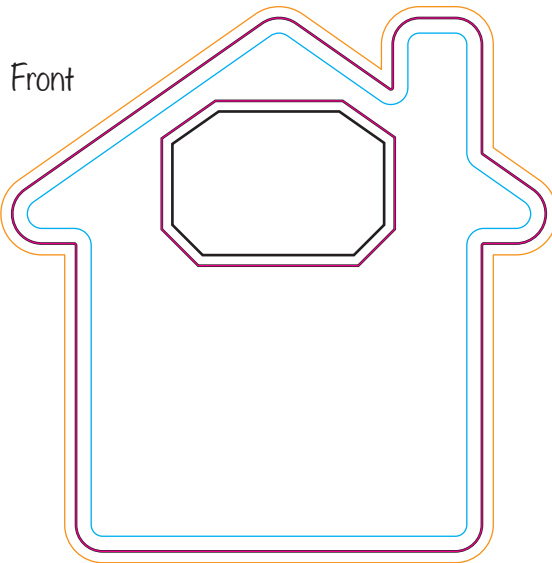

## - House

Product Dimension(mm): 70x70

### Minimum Print Restrictions

Line thickness (0.2mm)

Reversed Line (0.2mm)

Text (3pt)

A E I O U

Reversed Text (4pt)

A E I O U

Any lines or text below these restrictions will result in a loss of detail when printed

### Actual Artwork Size(s):

Front = -----

Back = -----

### Available Print Area(s):

- Bleed Boundary (Digital) = 73x73mm
- Max Print Area (Digital) = 70x70mm
- Text limit (Digital) = 66x66mm