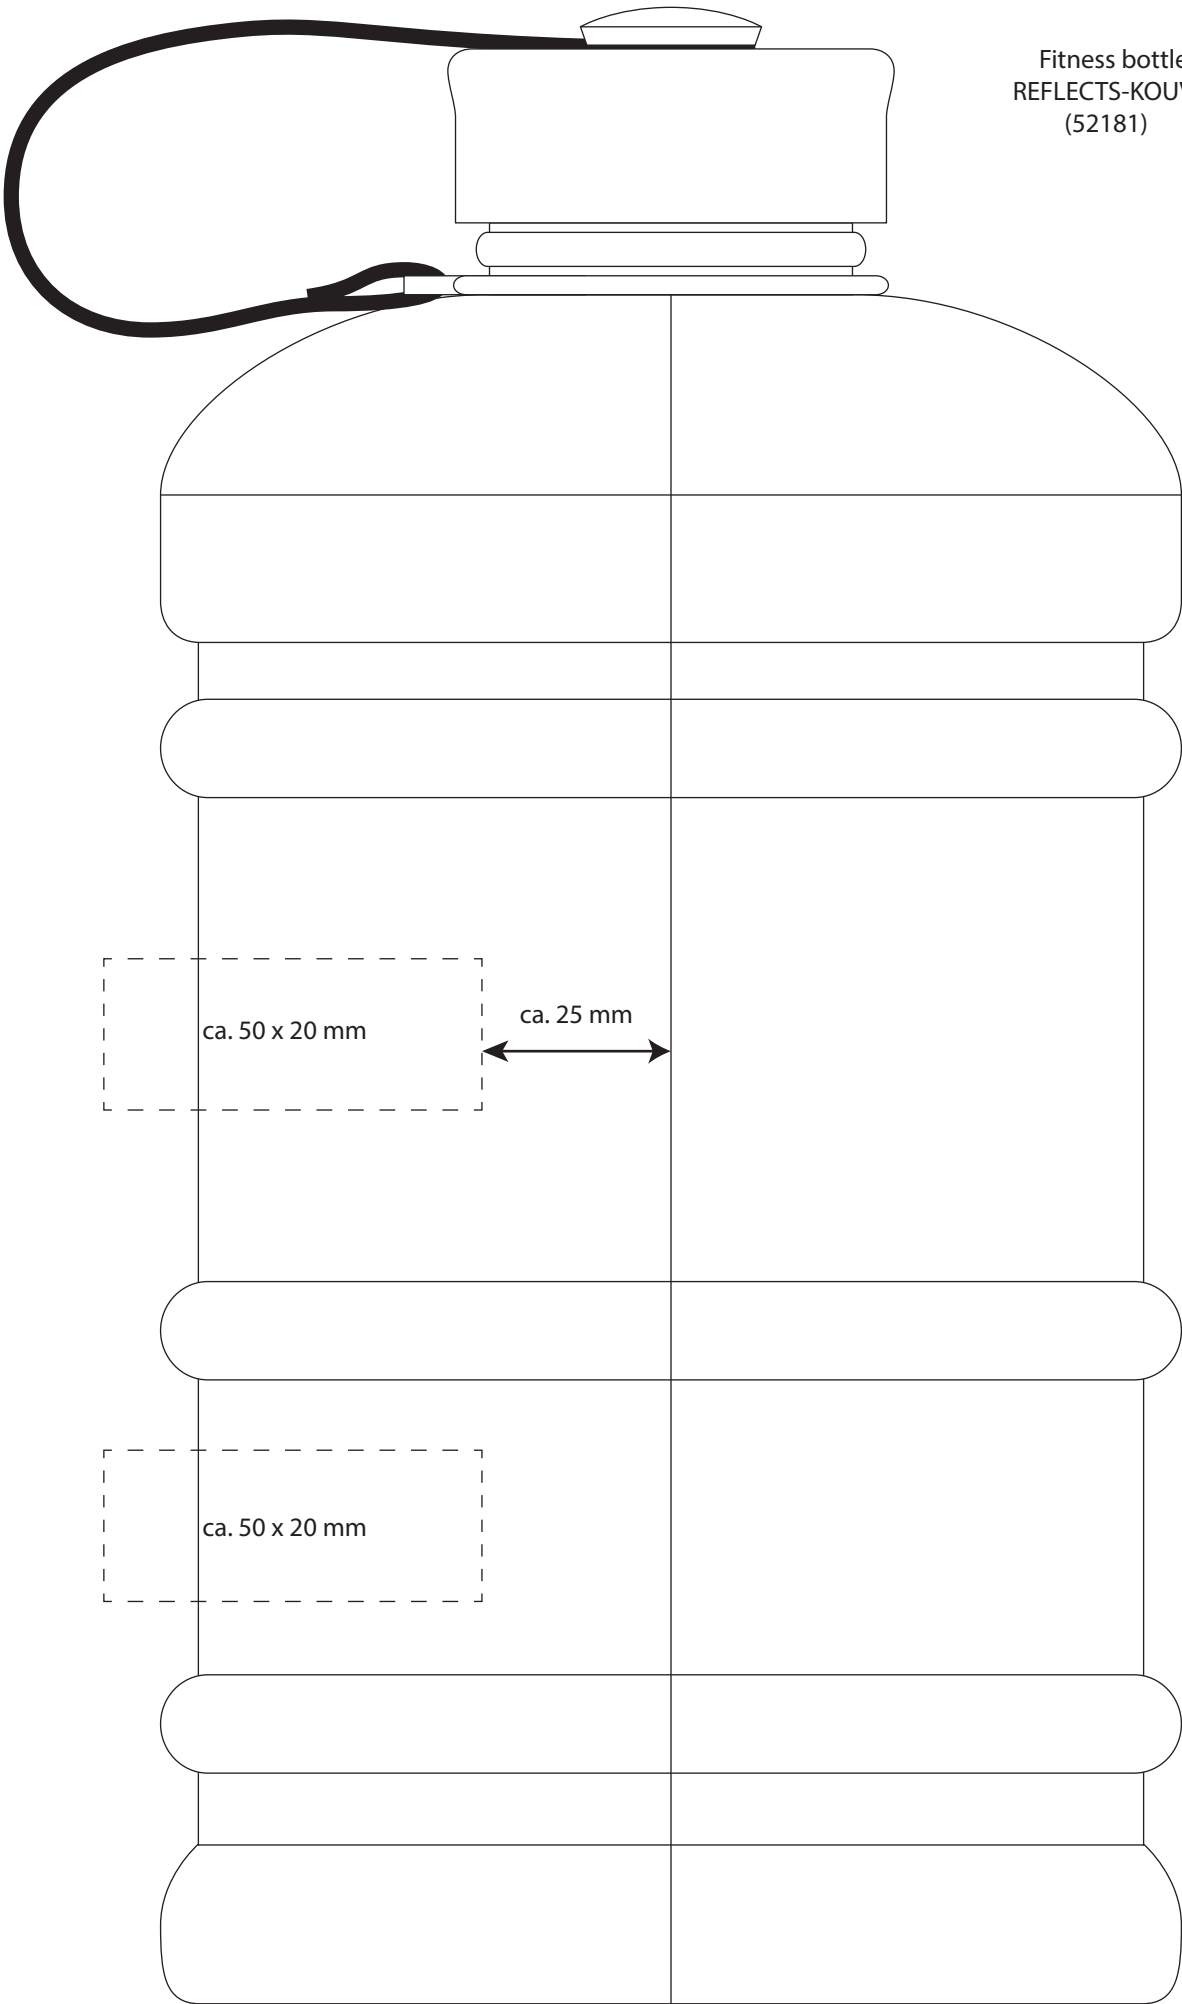

Fitness bottle
REFLECTS-KOUVOLA
(52181)

ca. 50 x 20 mm

ca. 50 x 20 mm