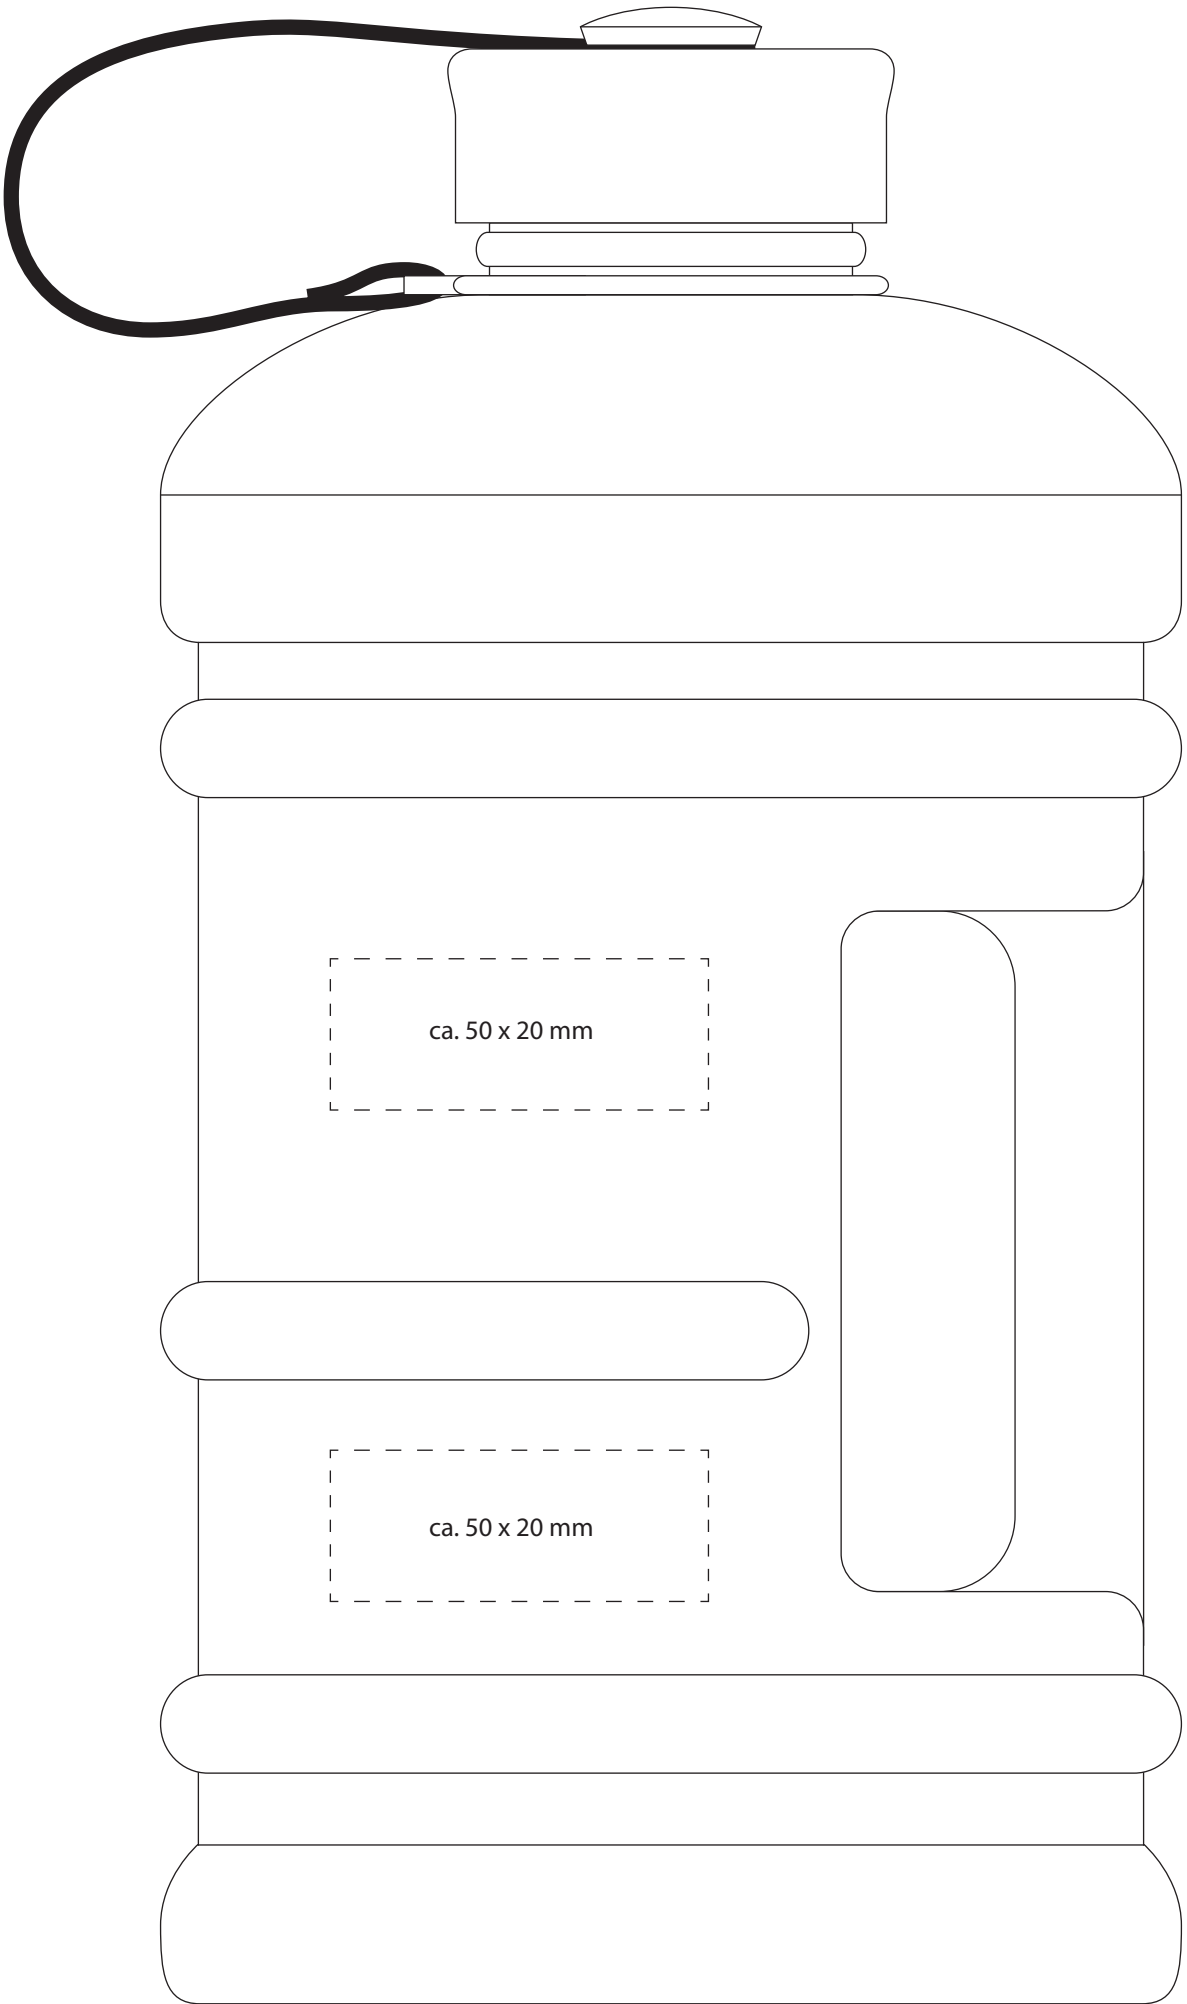

Fitness bottle
REFLECTS-KOUVOLA
(52181)

ca. 50 x 20 mm

ca. 50 x 20 mm