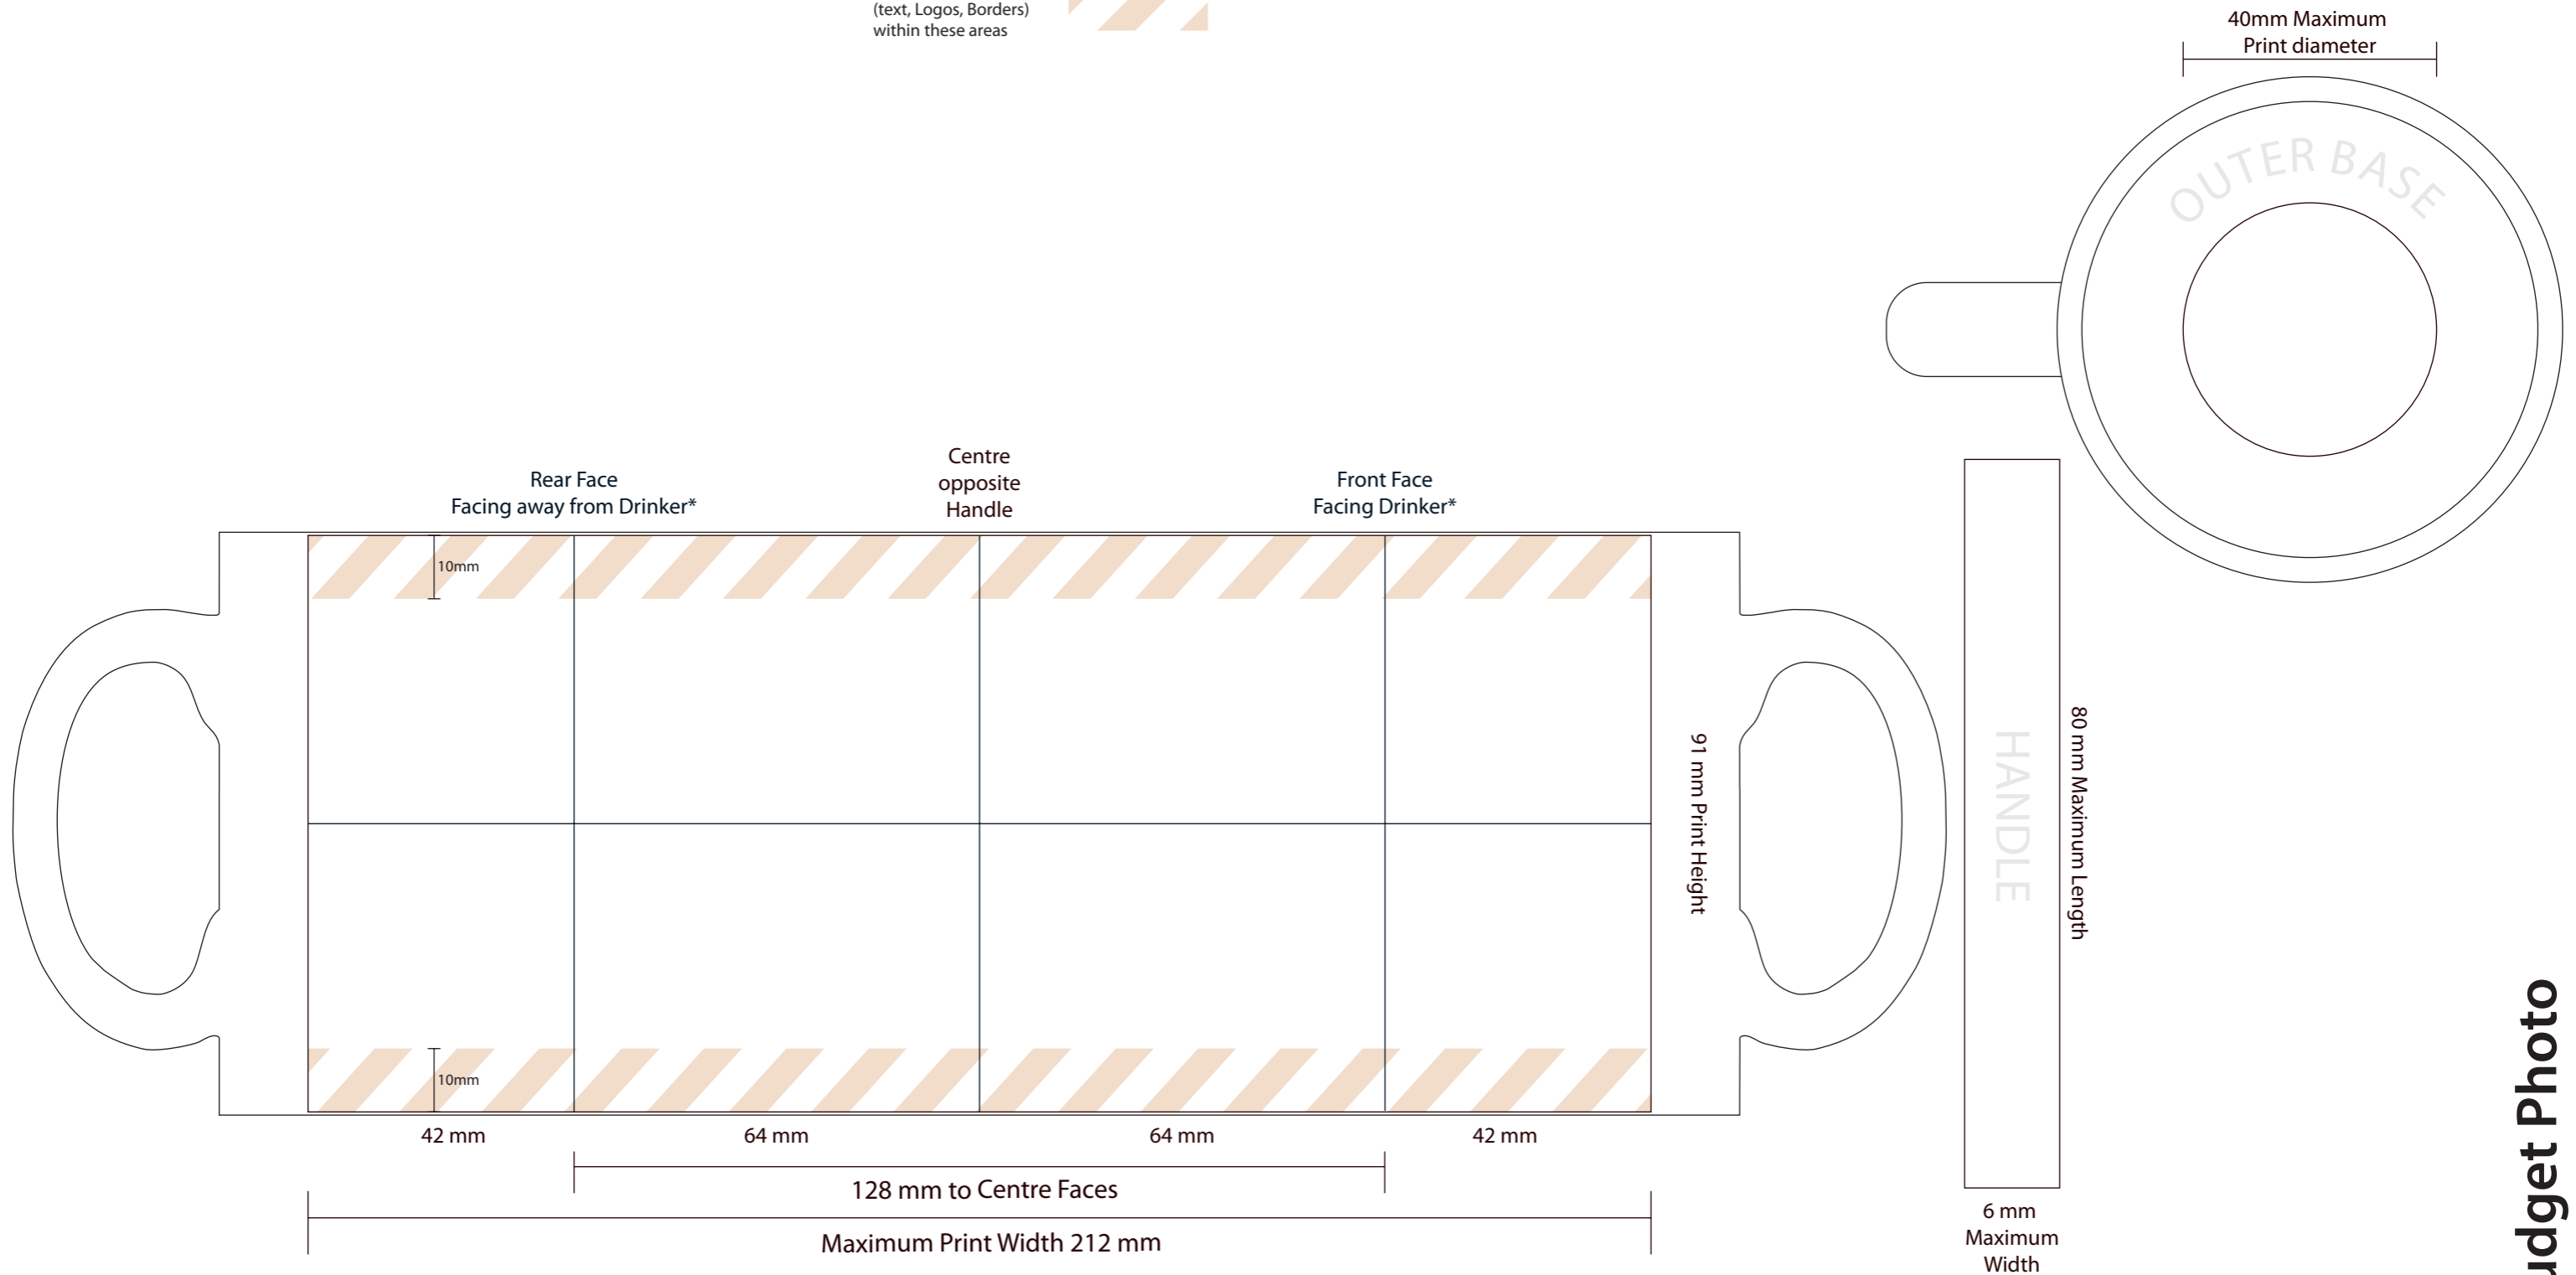

Job Information	Print Information	Artwork Advisory
-----------------	-------------------	------------------

Job No:
Description: Sample
Product: Budget Durham
Colour: White
Handle: White
Proof No: 1
Date:
Repro: ASL

Process: Dyesublimation
Dimensions: 212 x 91 mm
Colour(s): CMYK

All dimensions are +/- manufacturing tolerances
 *Faces indicate a right hand drinker,
 Screen printed detail must be at least 1pt (0.353mm) thick
 Text should be minimum 8pt to remain legible.
 Light text on a dark background will reproduce better if bold
 Please avoid placing critical matter (text, Logos, Borders) within these areas