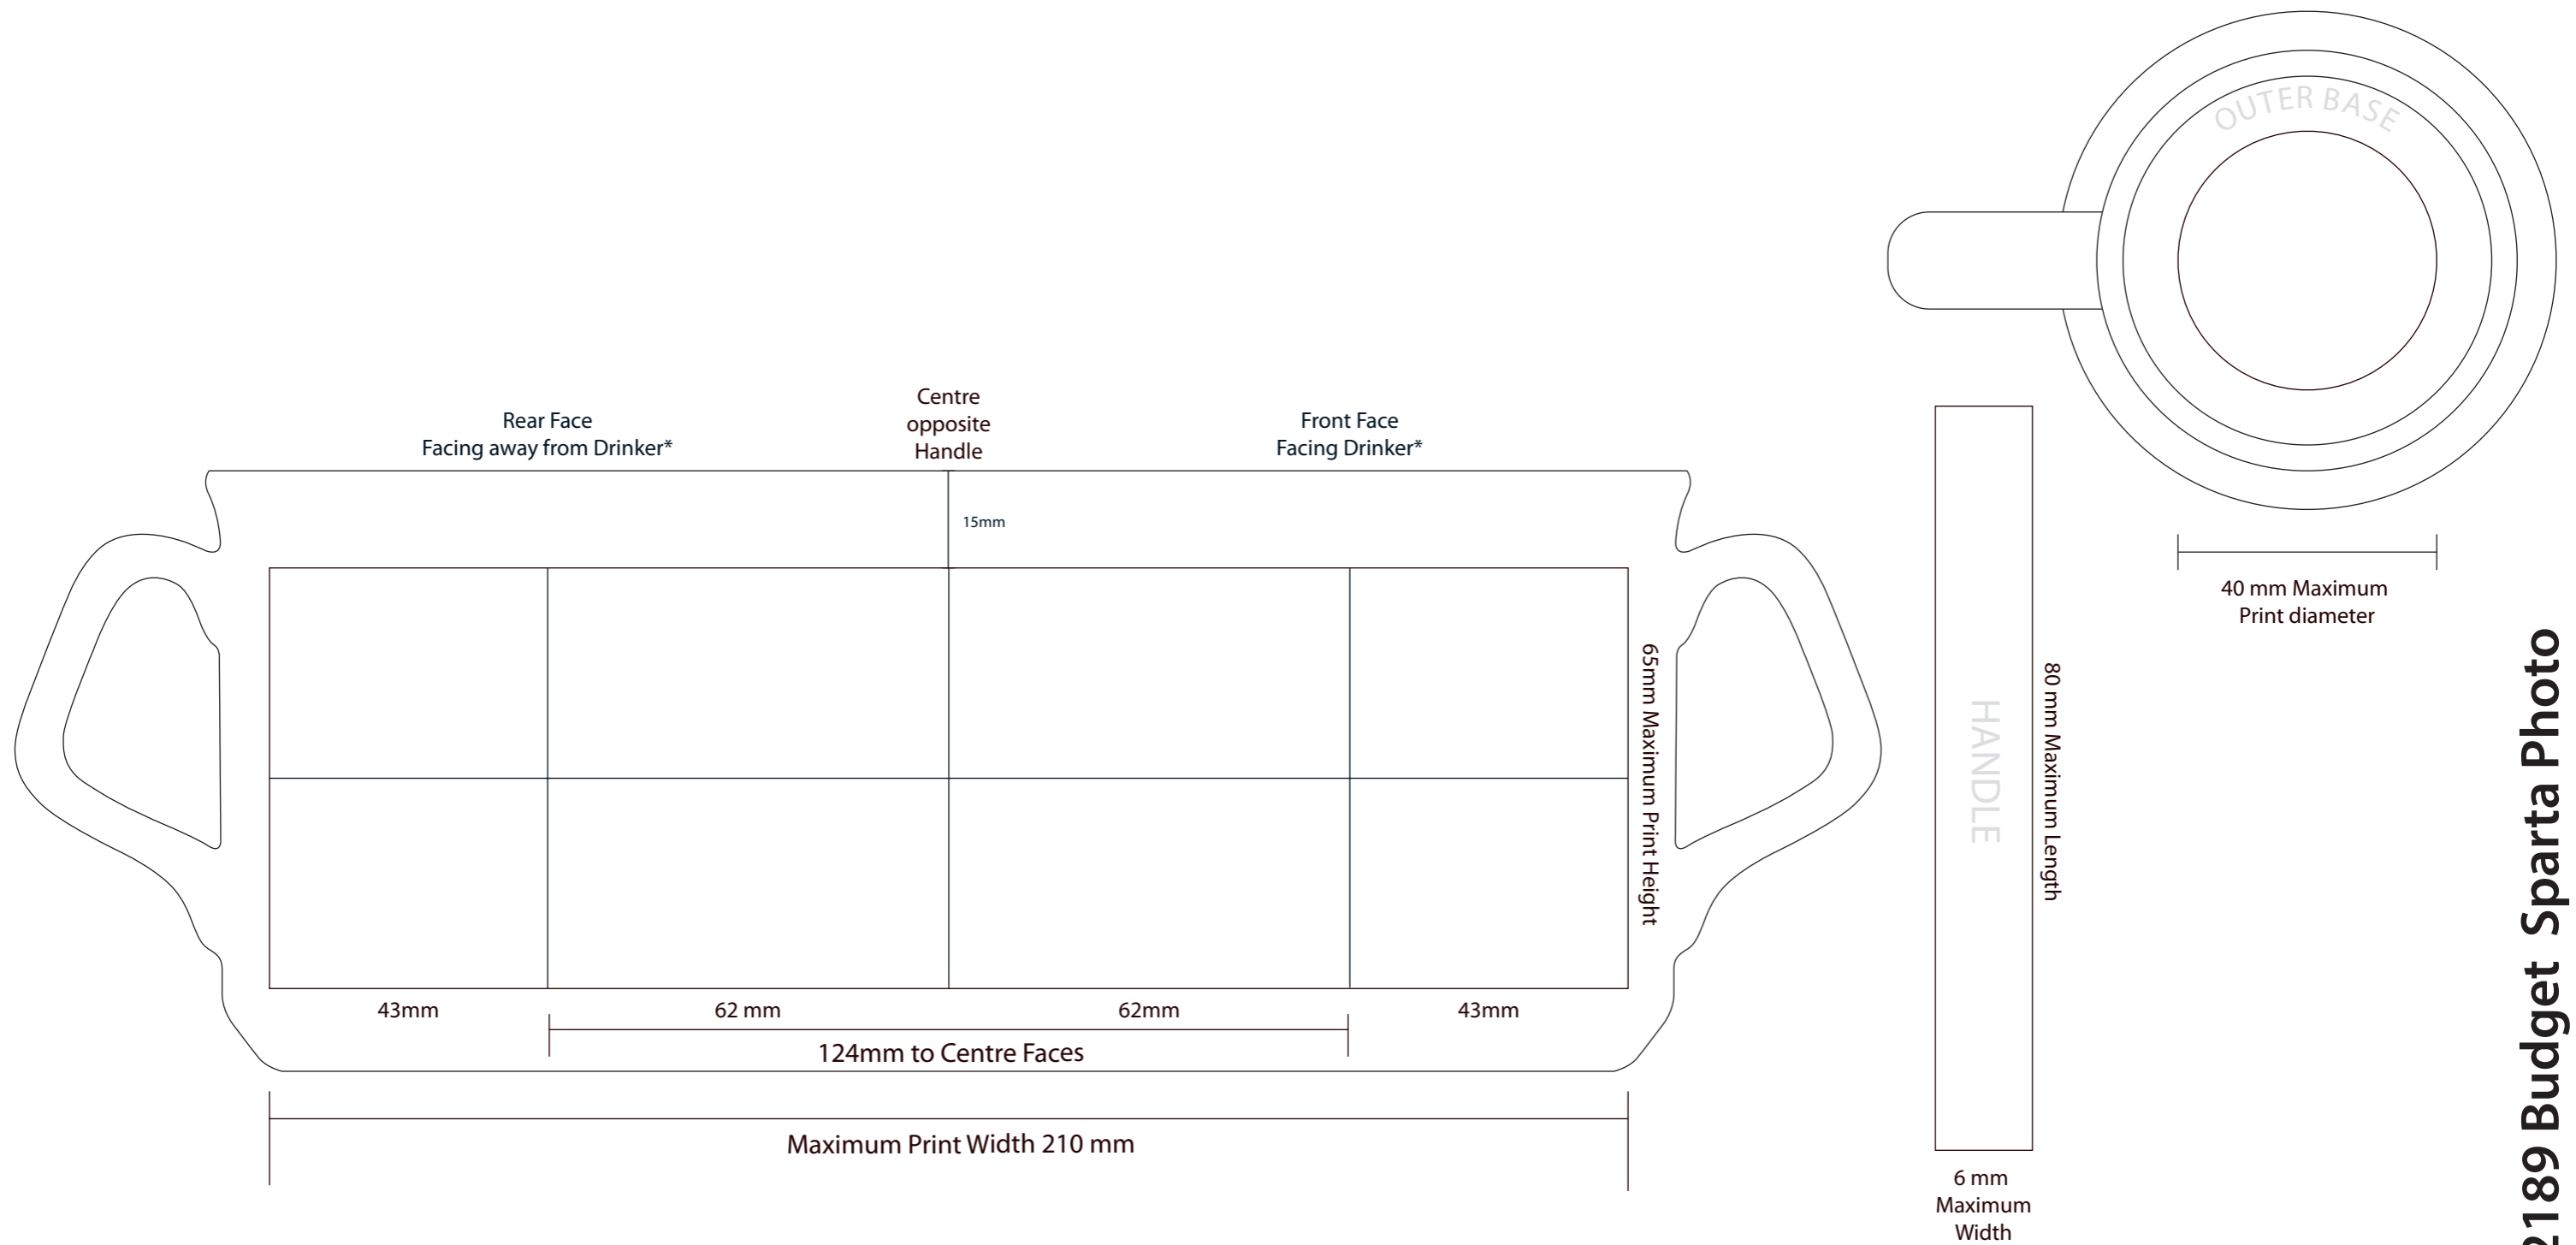

Job Information	Print Information	Artwork Advisory
------------------------	--------------------------	-------------------------

Job No:
Description: Sample
Product: Sparta
Colour: White
Proof No: 1
Date:
Repro: AE

Process: Dye sublimation
Dimensions: 210 x 65mm
Colour(s): CMYK

All dimensions are +/- manufacturing tolerances
 *Faces indicate a right hand drinker,
 Screen printed detail
 must be at least 1pt (0.353mm) thick
 Text should be minimum 8pt to remain legible.
 Light text on a dark background
 will reproduce better if bold