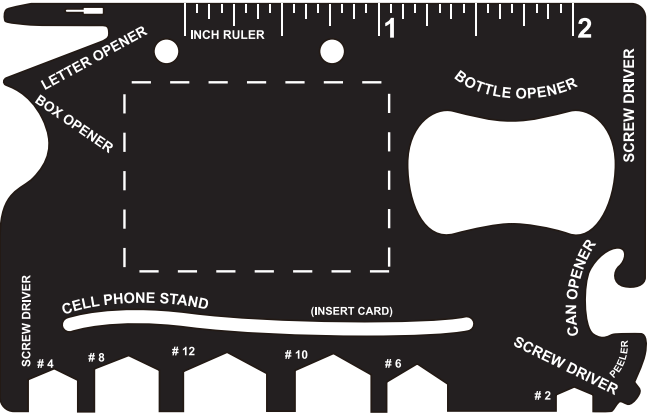

Product:
Product Size:

Card Size Multi-Tool
80x54x1.2mm

Side1

Side2

Print Size: 35mm(W)x25mm(H)
Shown at 100% actual size

Print Size: 70mm(W)x40mm(H)
Wallet Size: 65x96mm