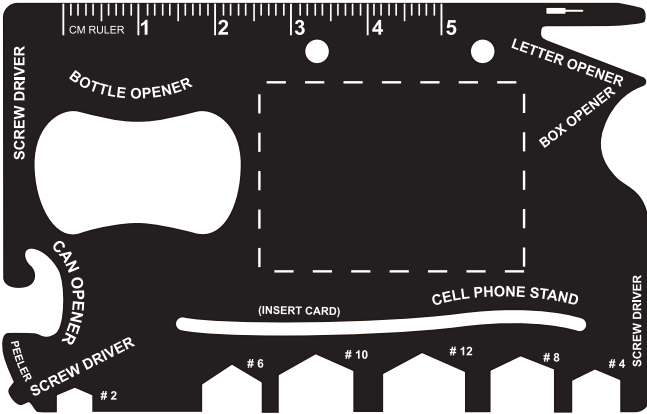

Product:
Product Size:

Card Size Multi-Tool
80x54x1.2mm

Side1

Side2

Print Size: 35mm(W)x25mm(H)
Shown at 100% actual size

Print Size: 70mm(W)x40mm(H)
Wallet Size: 65x96mm