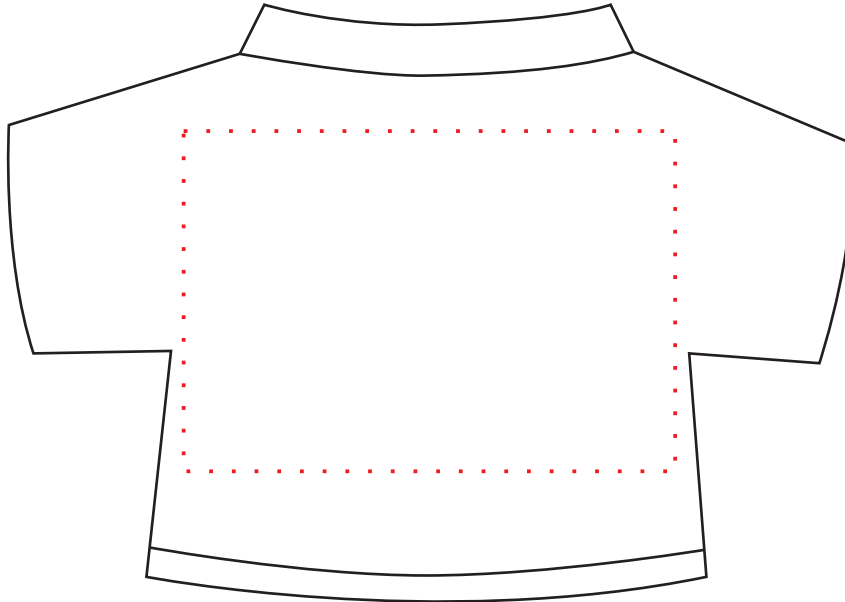

Artwork to size

Print Colour:

Print area 70mm x 50mm

NOT TO SCALE