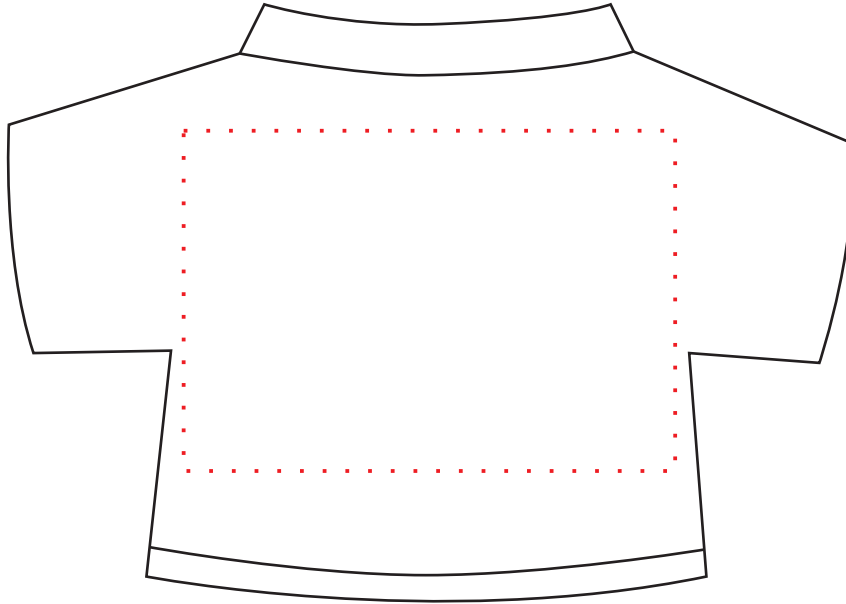

Artwork to size

Print Colour:

Print area 70mm x 50mm

NOT TO SCALE