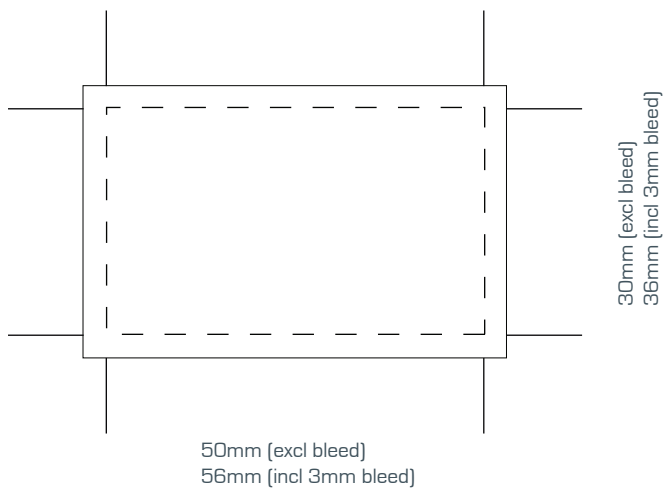

Artwork Template

Hug In A Mug

Design will be printed on a white label.

This product contains