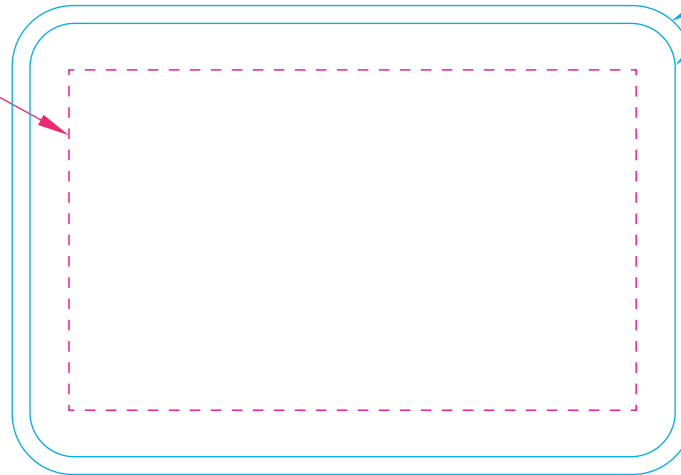

**Hand Warmer**  
Product size: 105x 75mm

**Print Area**  
(please ensure artwork & text sits within this line)

Weld Line

**Please Note**

Printed sheets can move 1-2mm during production