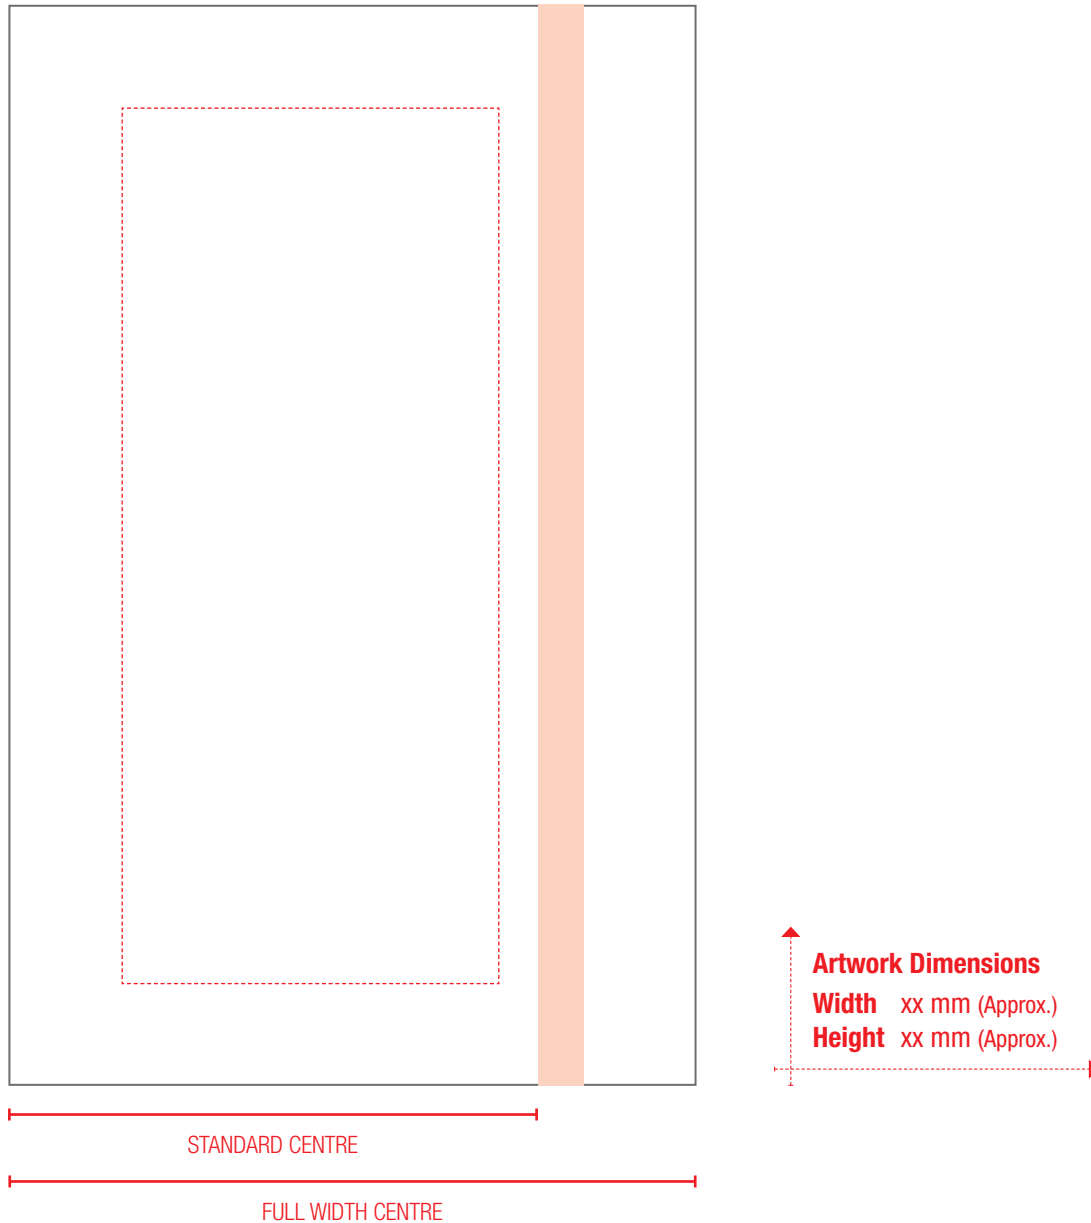

CLASSIC COLLECTION**Matra Pocket Notebook / Order no.****Blocking:**

STANDARD CENTRE: Placing your artwork in this position (between the spine and the band) will ensure that your artwork is visually centred whilst the band is in place.

FULL WIDTH CENTRE: Placing your artwork in this position (on the full width of the cover) will ensure that your artwork is visually centred when the band is removed.

The red dotted line indicates the blockable area (this may be removed for visual purposes).