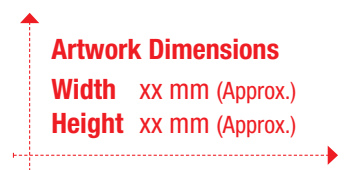

IVORY COLLECTION

Singer Medium Notebook / Order no.

Blocking:

STANDARD CENTRE: Placing your artwork in this position will ensure that your artwork is visually centred.

The red dotted line indicates the blockable area (this may be removed for visual purposes).