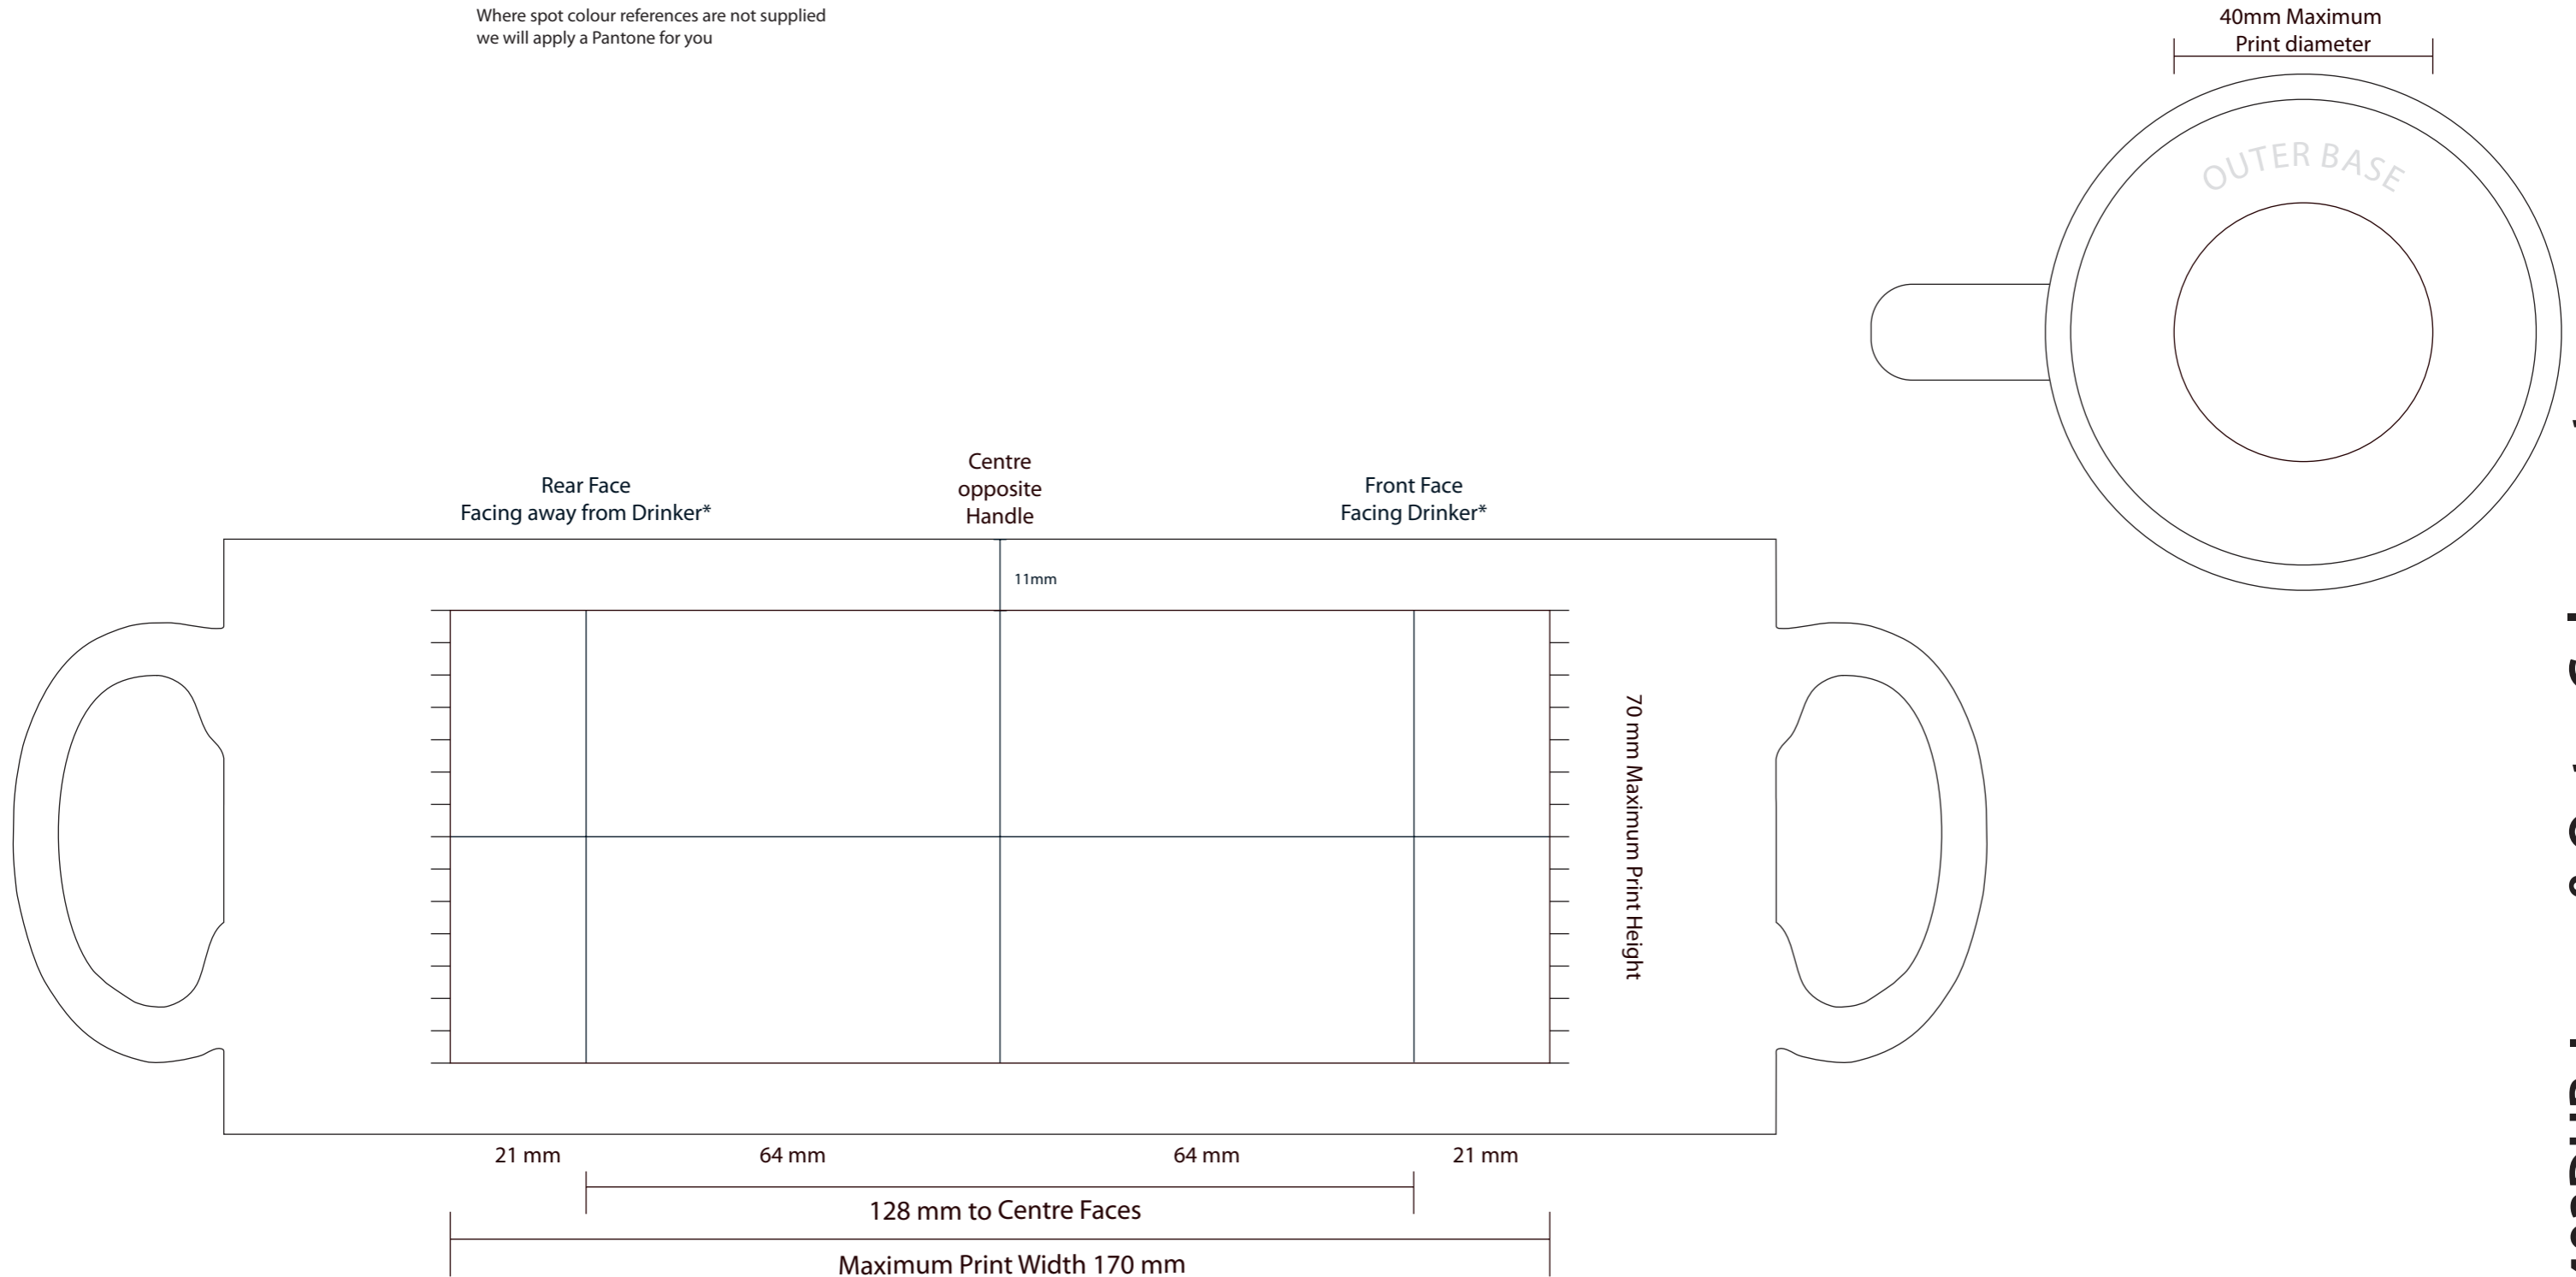

Process: Screen
Dimensions: 170 x 70mm
Colour(s): 5

- Pantone xxxx
- Pantone xxxx
- Pantone xxxx
- Pantone xxxx
- Pantone xxxx

Where spot colour references are not supplied we will apply a Pantone for you

All dimensions are +/- manufacturing tolerances

*Faces indicate a right hand drinker,

Screen printed detail must be at least 1pt (0.353mm) thick

Text should be minimum 8pt to remain legible. Light text on a dark background will reproduce better if bold