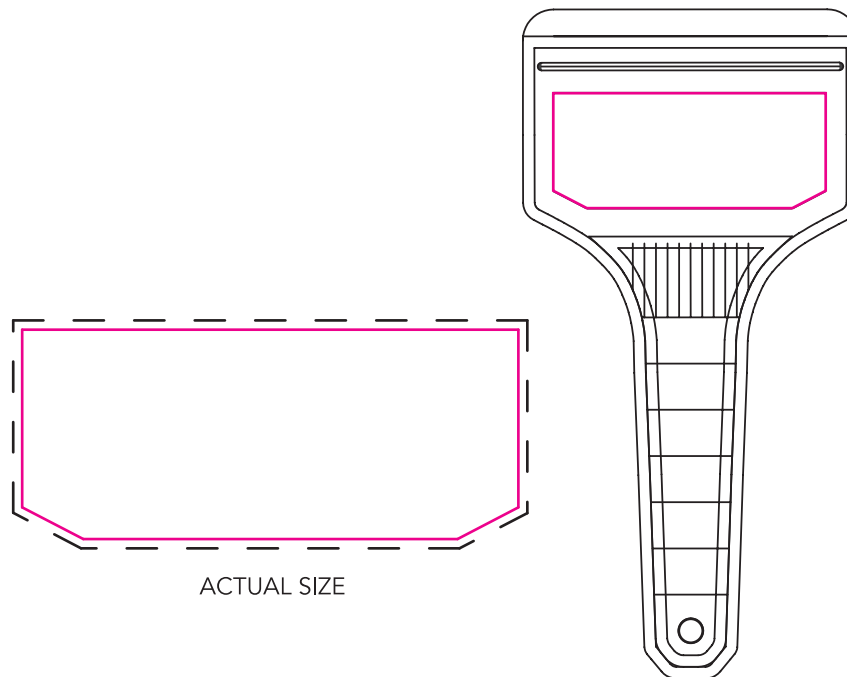

Classic Ice Scraper Artwork Template

Description: Classic Ice Scraper
Item Size: 170 x 87mm
Artwork Size: APPROX 30 x 70mm

Our Order Ref: 0000
Quantity: 0000
Item Colour: White
Pantone Print Ref: 00000000