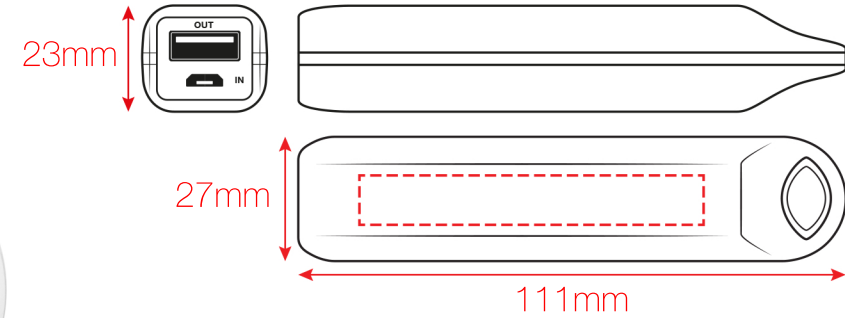

# SMART HUE Visual Proof

Product Dimensions: 111 x 27 x 23mm  
Print Area Front: 70 x 12mm

Product Colour: White / Black

Logo Colour Front:

Logo Colour Back: