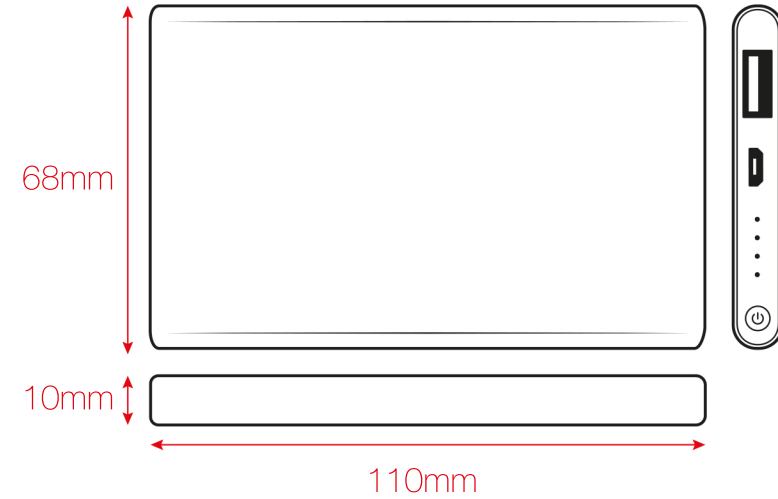

SMARTARCH Visual Proof

Product Dimensions: 110 x 68 x 10mm
Print Area Front: 100 x 50mm

Product Colour: Rose Gold

Logo Colour Front:

Logo Colour Back: