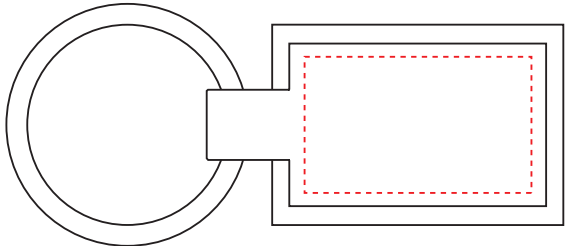

A99014 • Sapporo rectangular keyring

**MARKING AREAS**

ENGRAVING AREA

DIMENSIONS

FRONT: 30mm x 18mm

SIZE: 73mm x 32mm

ALL TEMPLATES ARE ACTUAL SIZE