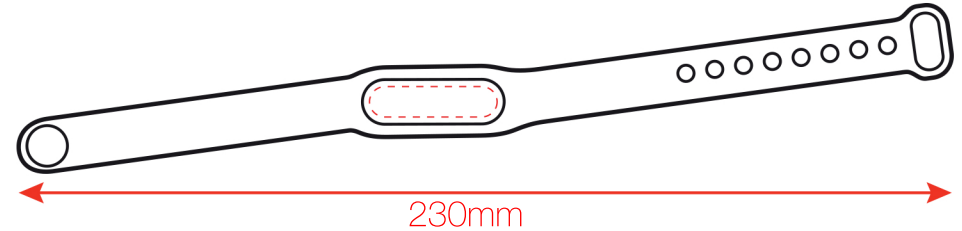

Smart Mi Band visual Proof

Strap Size: 230mm x 14.5 x 3mm

Sensor Size: 36 x 14 x 9mm

Print Area Strap Front: 28 x 7mm

Product Colour: Black

Logo Colour Front: Engraved