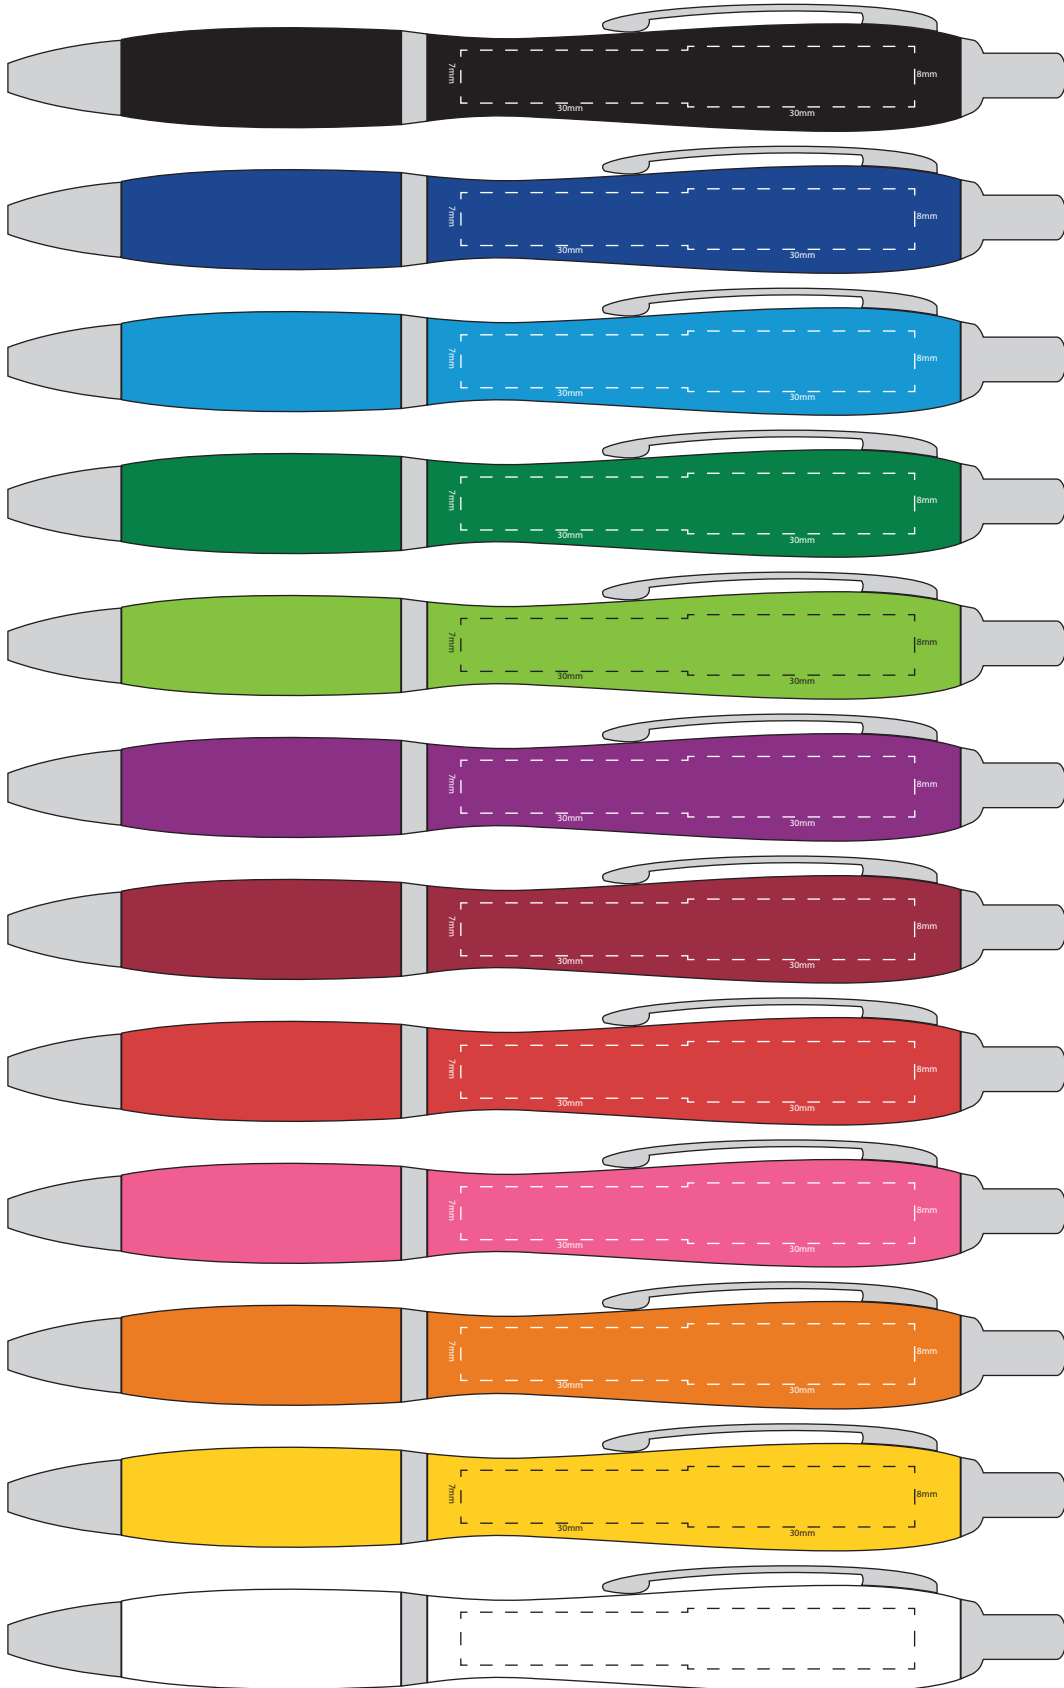

# Contour BP

Colour: ALL COLOURS | Refill Colour: Black | Print Area: 7-8mm x 60mm (Barrel)  
Line Drawing Scale: 100%

**Please Note:**

All colours including print and product is for visual purposes only and should not be regarded as the actual colour of product and print.  
Pen colours may vary from batch to batch & may differ from previous orders.  
By approving this order we accept that you understand these terms.