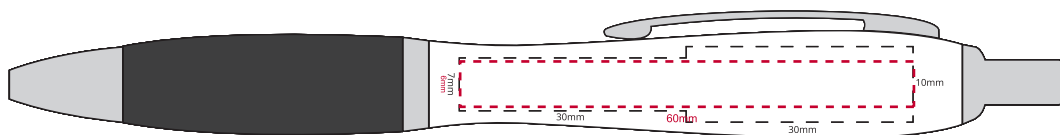

YOUR VISUAL PROOF

Order Reference xxxxxx
Date created xx/xx/xx
Created by xx

Product 184579
Colour ~~Black~~
Branding Spot colour

PANTONE® Colours

Artwork Advisories

Artwork at 200%

It is the customer's responsibility to ensure that the proof is correct in all areas. Please be sure to double-check spelling, grammar, layout and design before approving artwork. **Due to the variation in monitor colours and adjustments, PDF proofs may not provide an accurate colour representation of the final product & printed work.** Once artwork is approved, your order will be processed based on the above unless any amendments are made. All orders are subject to our terms and conditions.

Scale 100% Print area 60 x 60mm Logo size xx x xxmm

Please email all approvals/amends to your order processor.