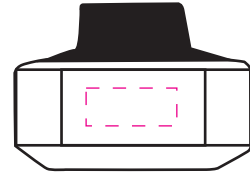

# BIKELED USB

TOP

15 x 5 mm

SIDE RIGHT

25 x 5 mm

FRONT

SIDE LEFT

25 x 5 mm

FRONT UP

15 x 7 mm

FRONT DOWN

15 x 7 mm

## PRODUCT SPECIFICATIONS:

Size: 47.4 x 29.8 x 18.1 mm

Weight: 20 grams

## IMPRINT AREAS:

15 x 5 mm (top) / 15 x 7 mm (front) / 25 x 5 mm (left & right)