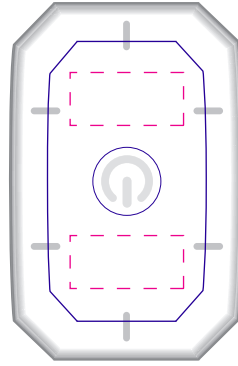

# BIKELED USB

TOP

15 x 5 mm

SIDE RIGHT

25 x 5 mm

FRONT

SIDE LEFT

25 x 5 mm

FRONT UP

15 x 7 mm

FRONT DOWN

15 x 7 mm

## PRODUCT SPECIFICATIONS:

Size: 47.4 x 29.8 x 18.1 mm

Weight: 20 grams

## IMPRINT AREAS:

15 x 5 mm (top) / 15 x 7 mm (front) / 25 x 5 mm (left & right)