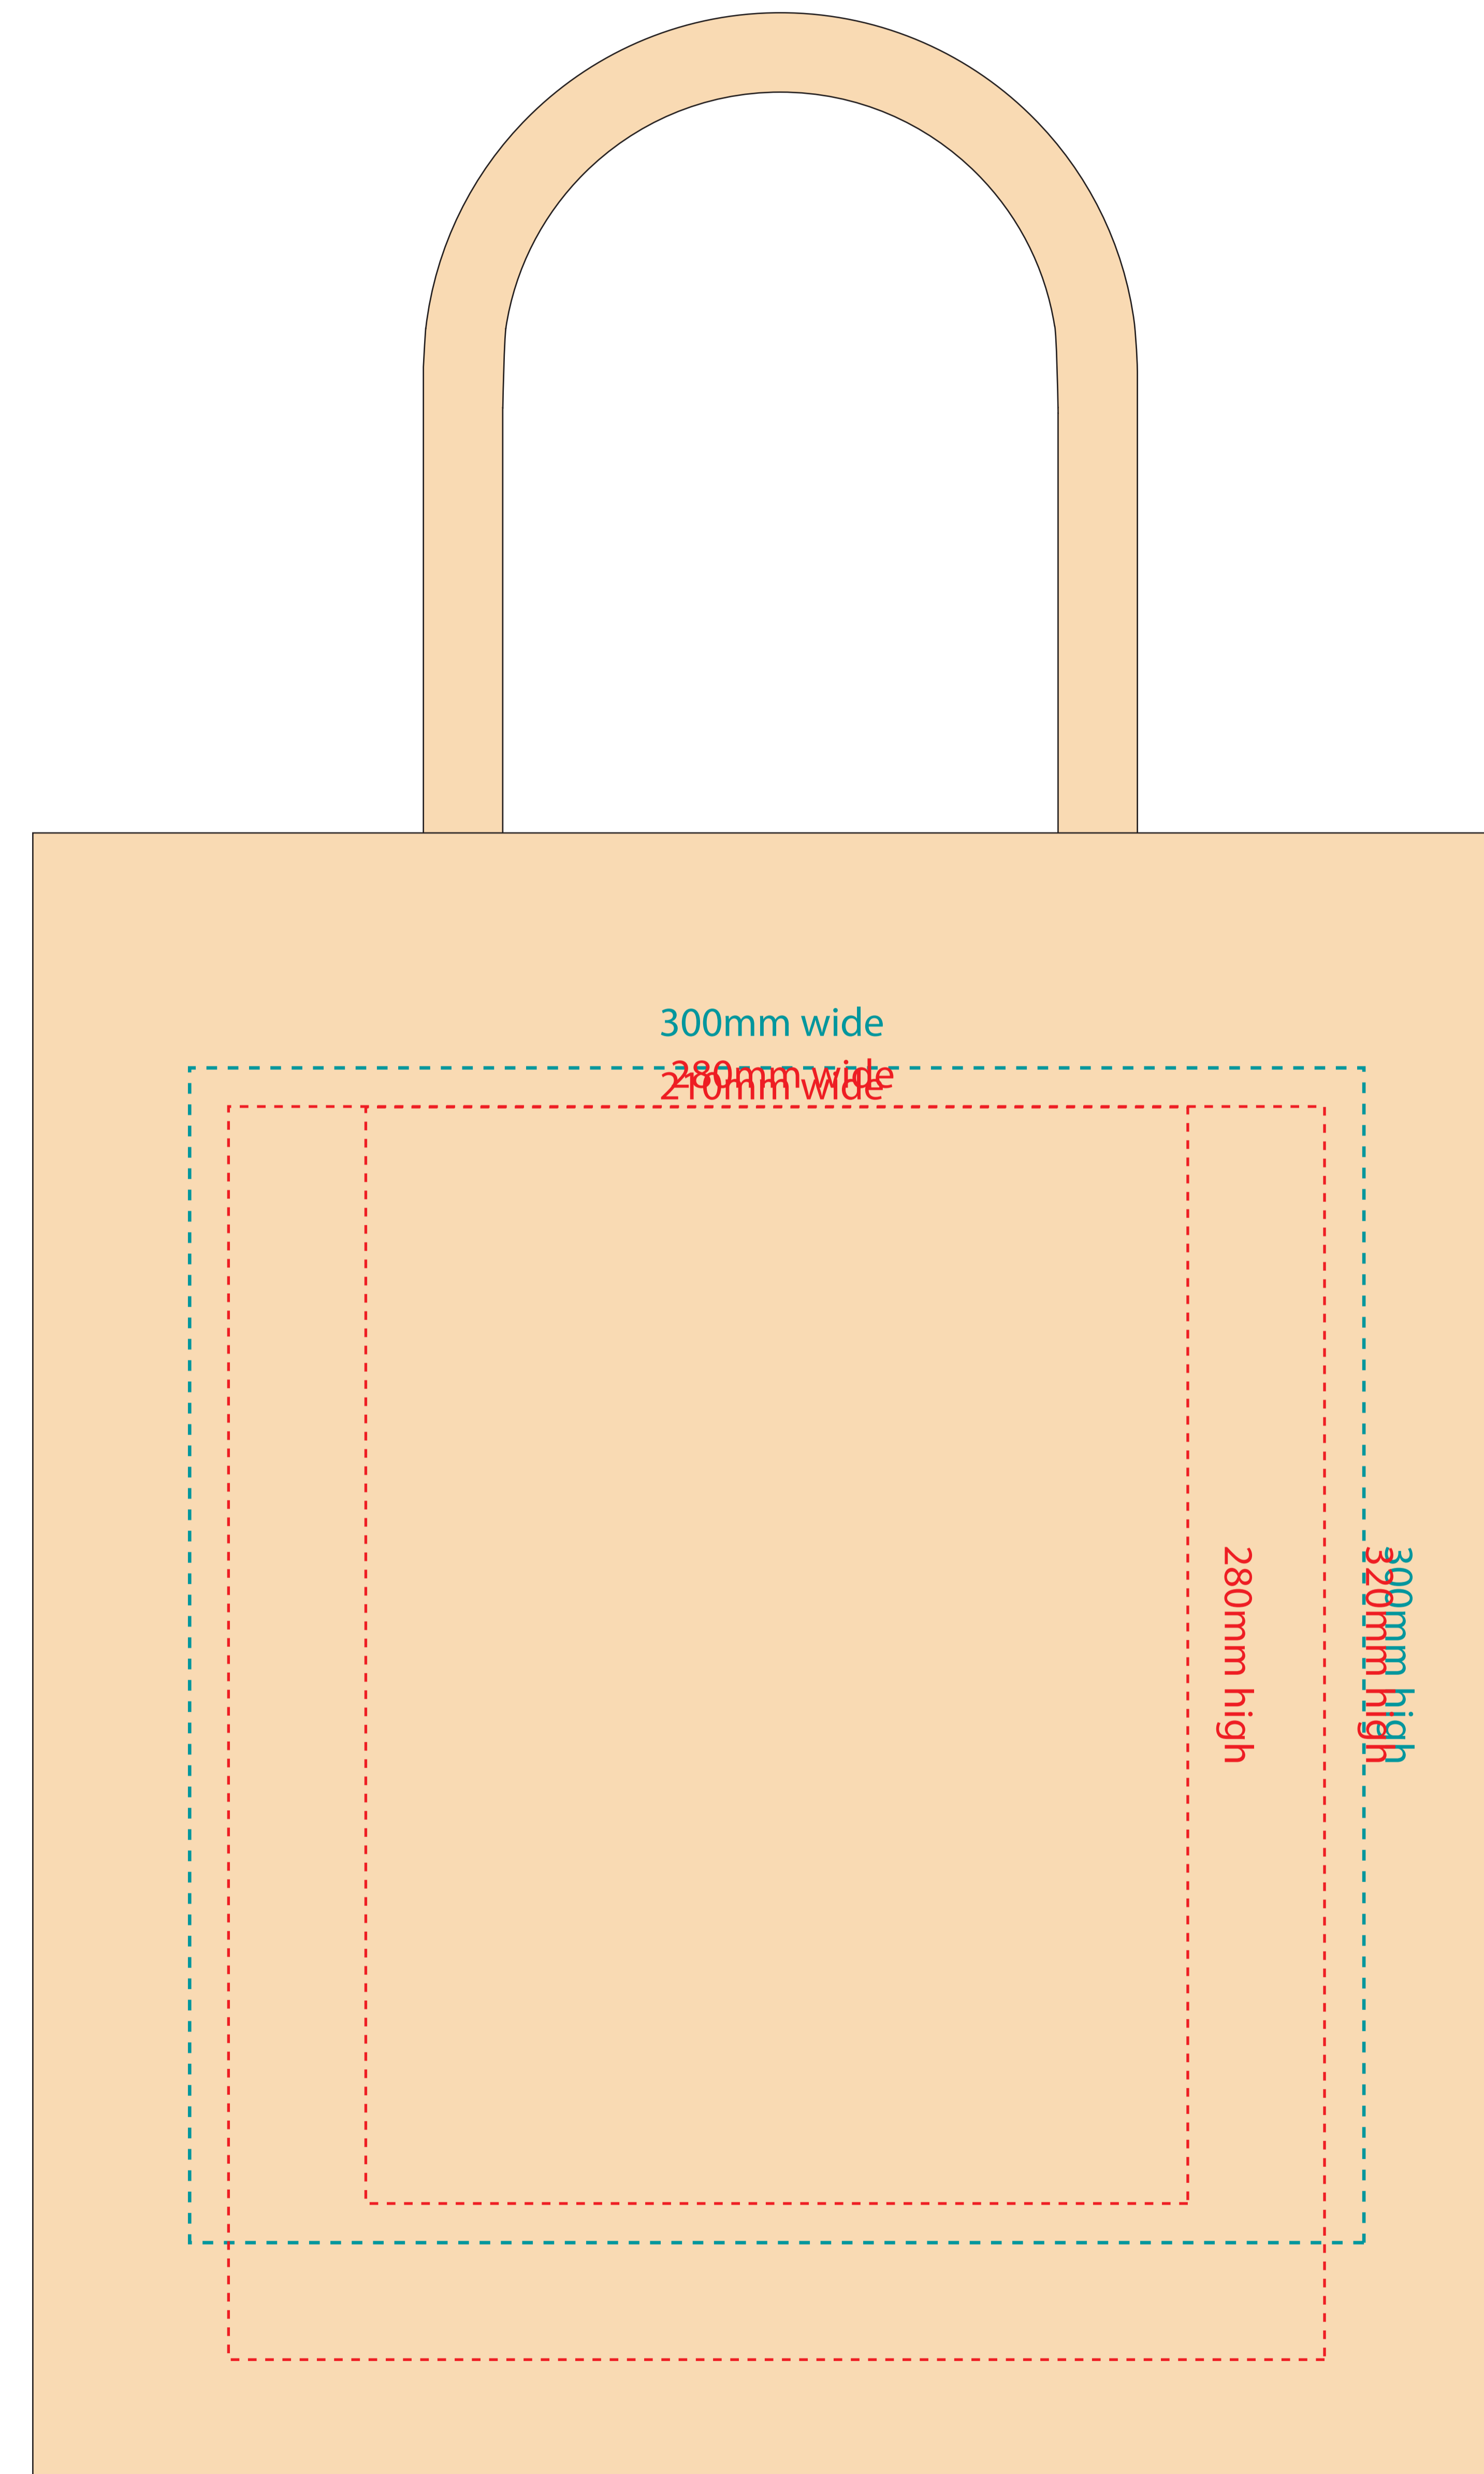

YOUR VISUAL PROOF (1 of 2)

Must have all strokes outlined and then merged using the Pathfinder>Merge action. Then make sure the artwork is grouped.

Scale 100% Print area 280 x 280mm Logo size xx x xxmm

Order Reference xxxxxx
Date created xx/xx/xx
Created by xx

Product 197621
Colour Natural
Branding Sport Outdoor Materials

PANTONE® Colours

Artwork Advisories

When transfer printed **an outline edge (keyline) may be visible.**

It is the customer's responsibility to ensure that the proof is correct in all areas. Please be sure to double-check spelling, grammar, layout and design before approving artwork. **Due to the variation in monitor colours and adjustments, PDF proofs may not provide an accurate colour representation of the final product & printed work.** Once artwork is approved, your order will be processed based on the above unless any amendments are made. All orders are subject to our terms and conditions.