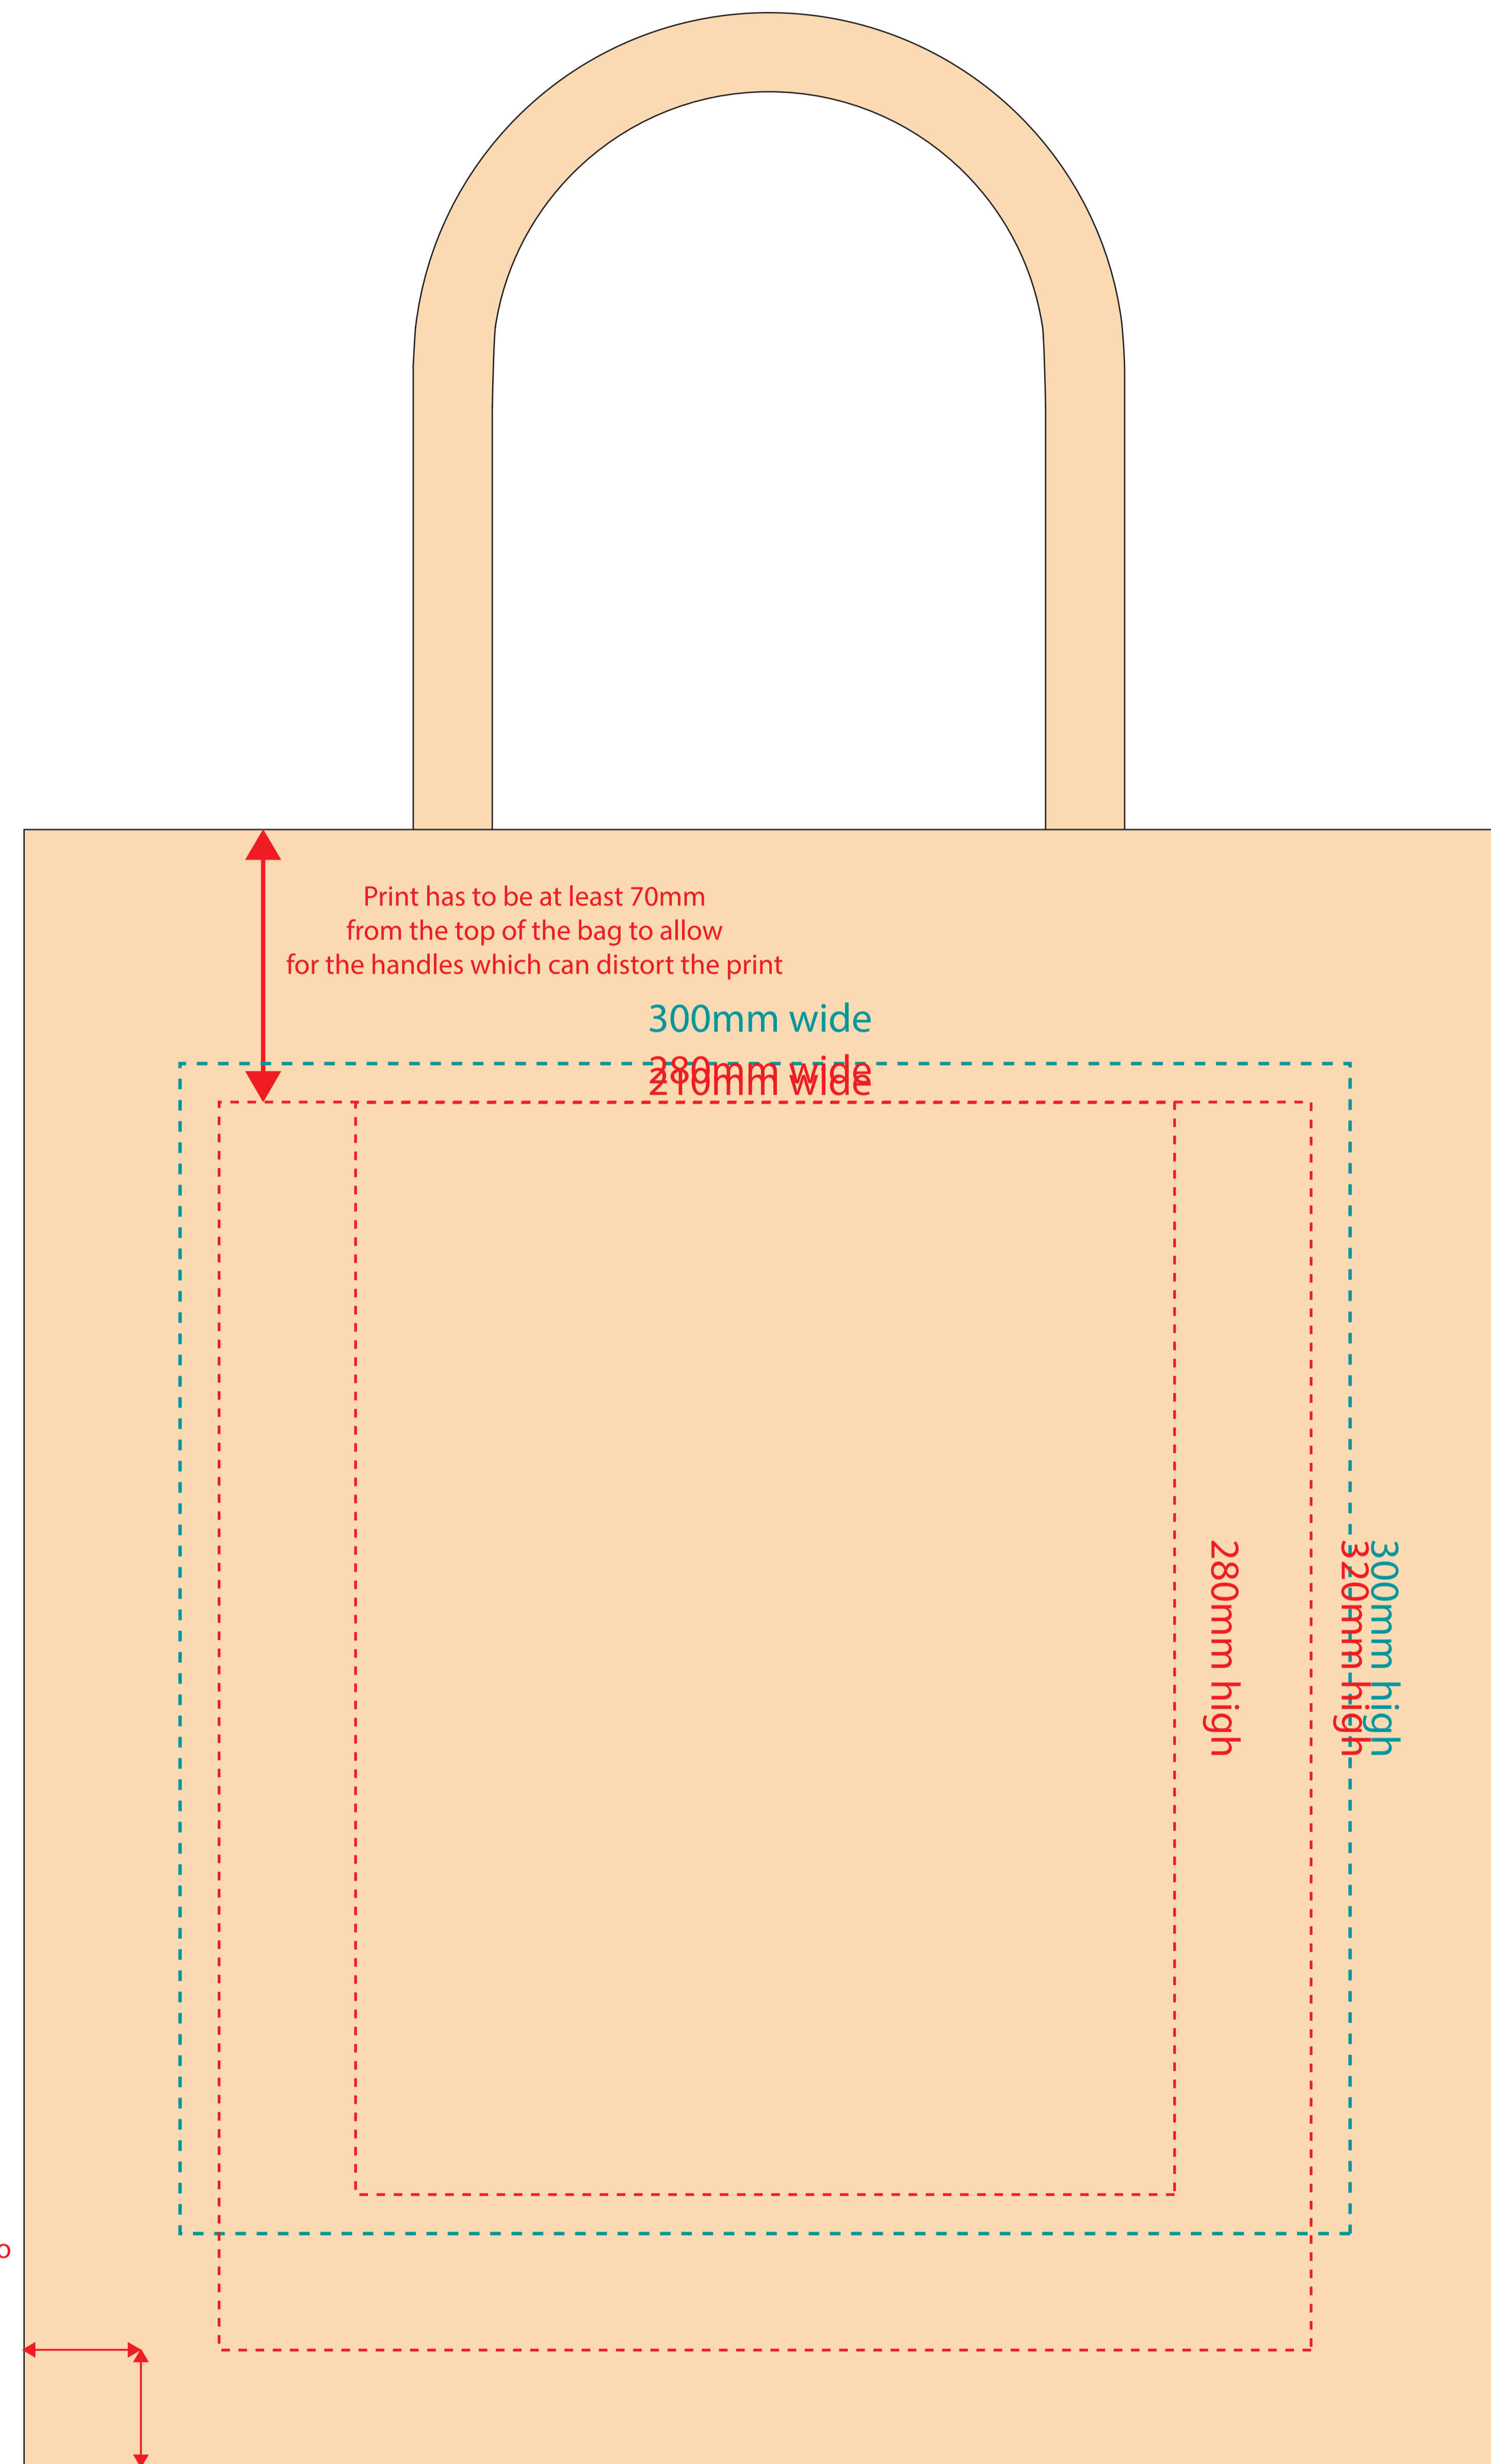

YOUR VISUAL PROOF (1 of 2)

Must have all strokes outlined and then merged using the Pathfinder>Merge action. Then make sure the artwork is grouped.

Scale 100% Print area 280 x 280mm Logo size xx x xxmm

Order Reference xxxxxx
Date created xx/xx/xx
Created by xx

Product 197621
Colour Natural
Branding Sport Outdoor Materials

PANTONE® Colours

Artwork Advisories

When transfer printed **an outline edge (keyline) may be visible.**

It is the customer's responsibility to ensure that the proof is correct in all areas. Please be sure to double-check spelling, grammar, layout and design before approving artwork. **Due to the variation in monitor colours and adjustments, PDF proofs may not provide an accurate colour representation of the final product & printed work.** Once artwork is approved, your order will be processed based on the above unless any amendments are made. All orders are subject to our terms and conditions.