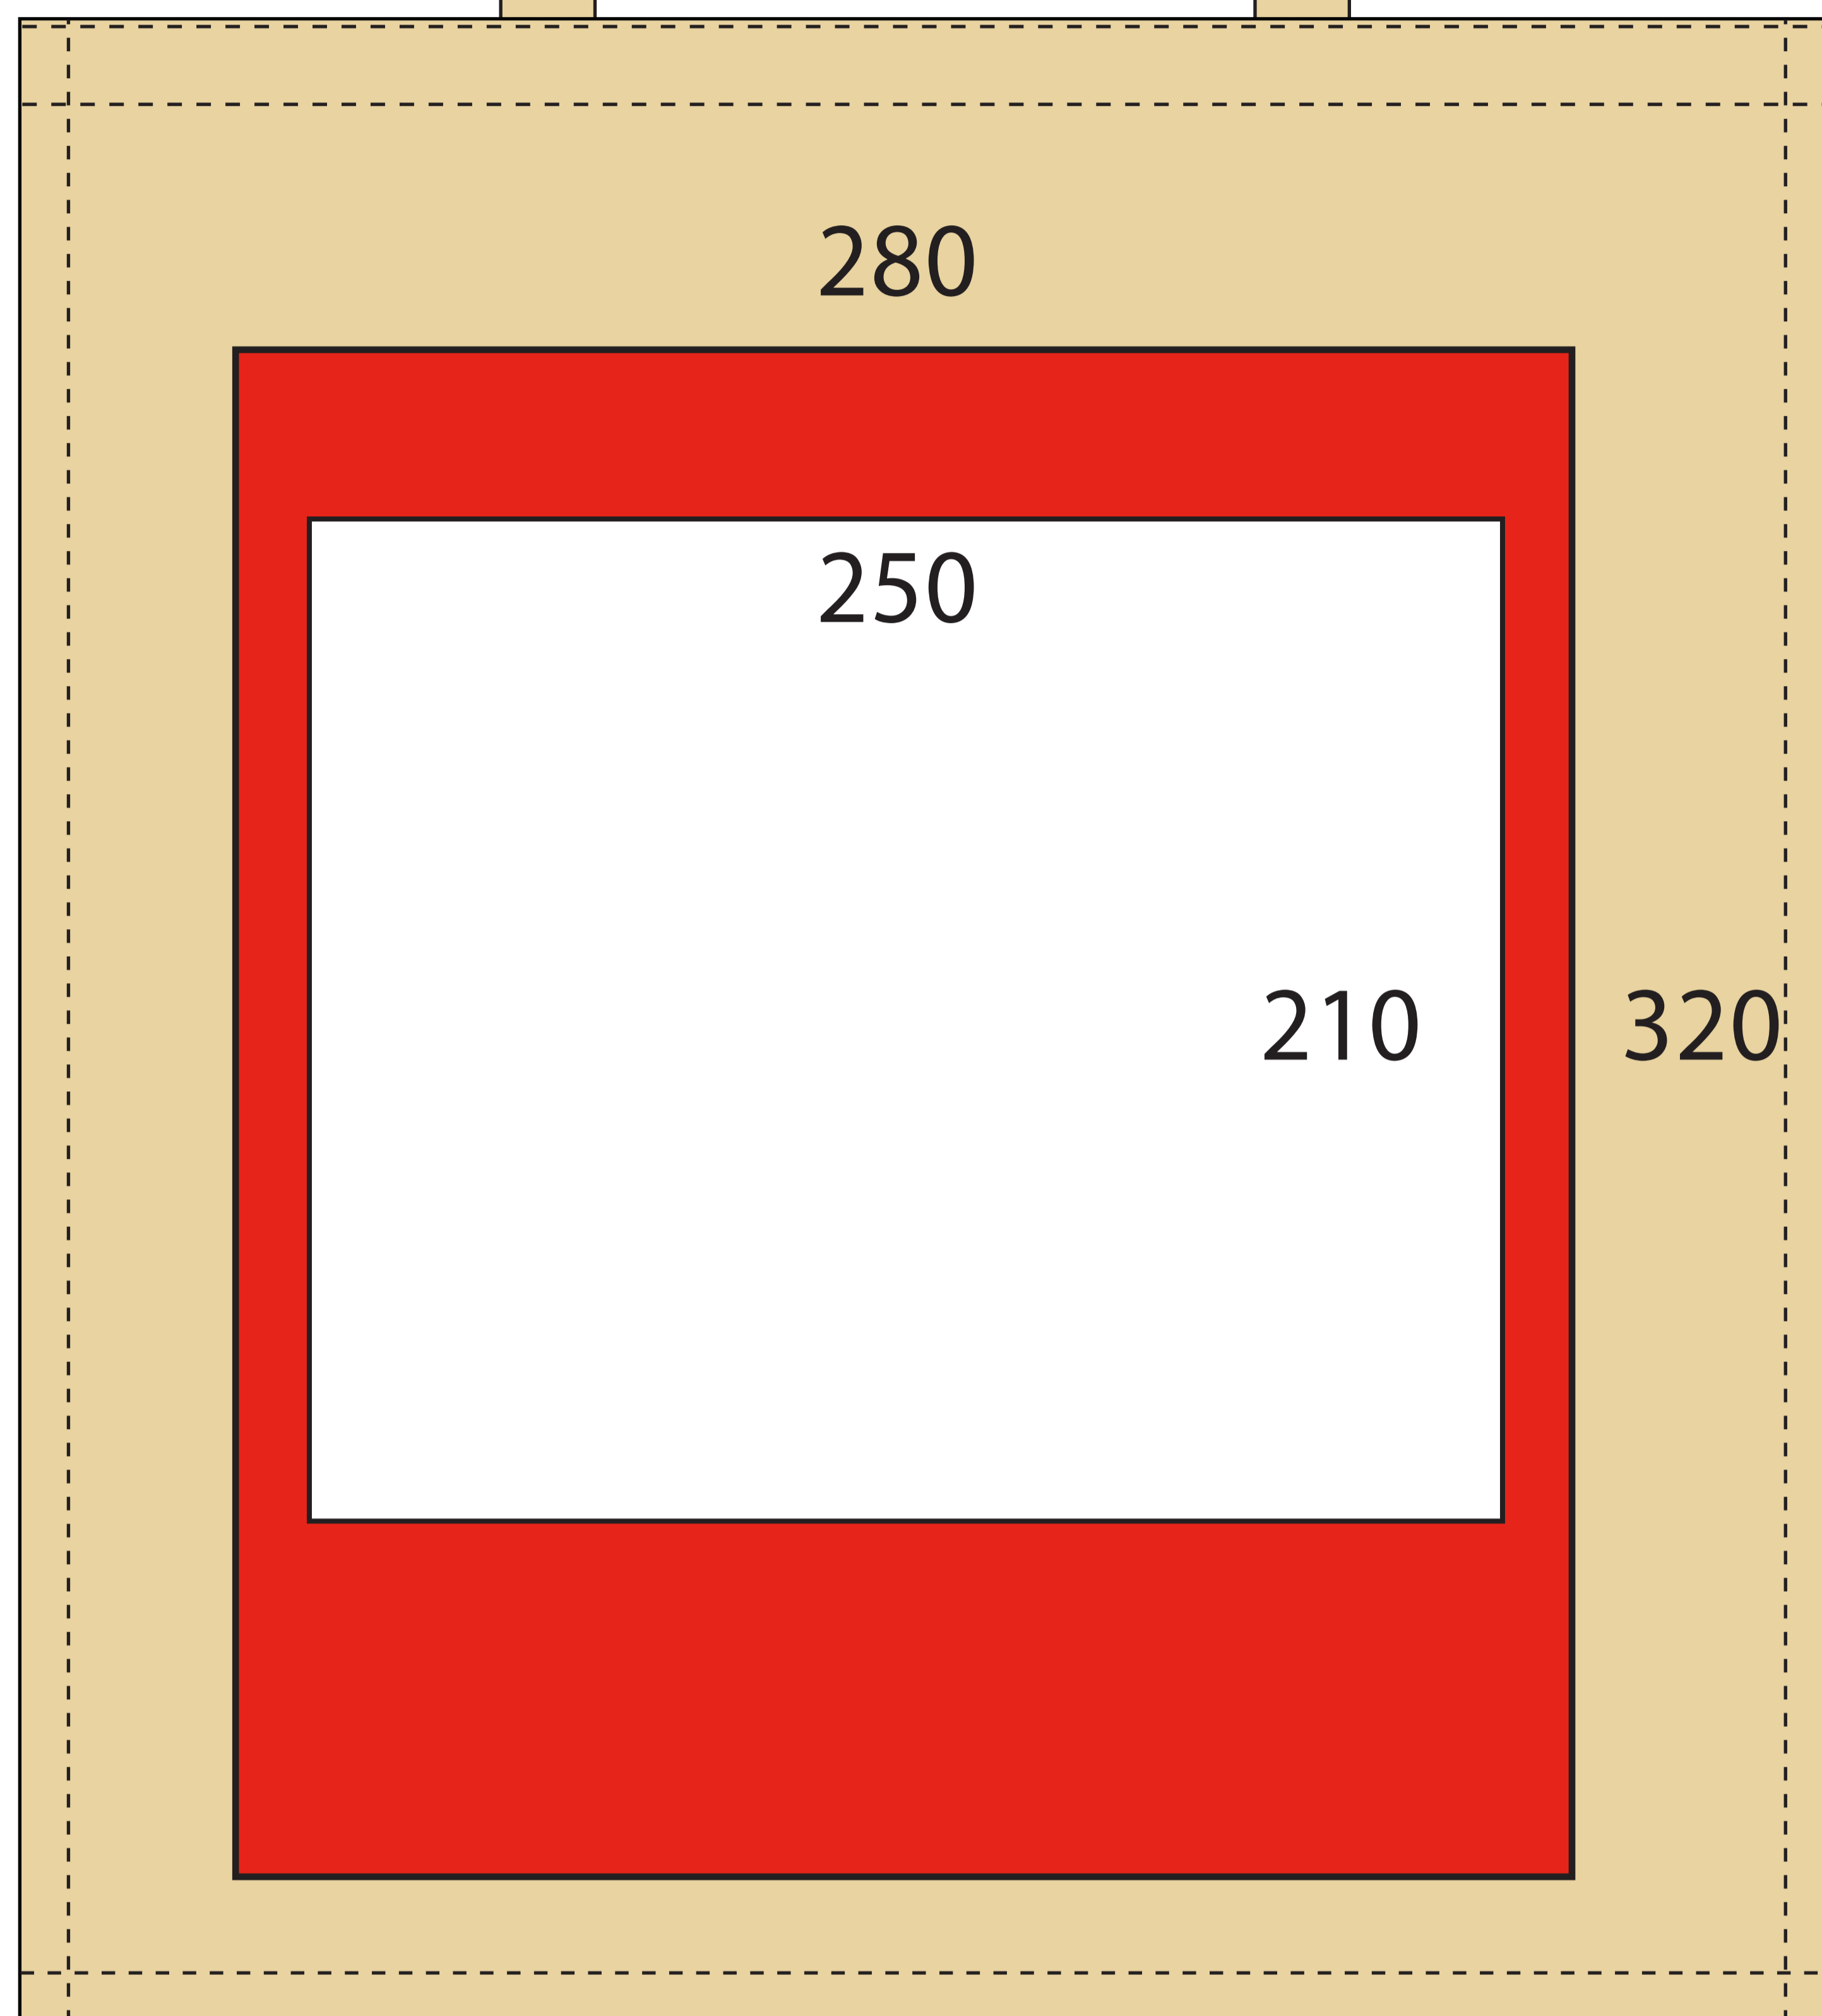

It is important to check this proof carefully.
Final approval will lead directly to print.

Proof Version: 1

Signed: _____

380mm

380mm

SIDE: ONE

JOB NUMBER : TBC
JOB QUANTITY : TBC
BAG SIZE : 38 x 42
BAG COLOUR : Natural
MATERIAL : 5 oz Cotton
HANDLE TYPE : Short
DATE : 20/03/17
ARTWORK SIZE : 000 x 000

PMS 000 C	PMS 000 C	PMS 000 C
PMS 000 C	PMS 000 C	PMS 000 C
PMS 000 C	PMS 000 C	PMS 000 C

SIDE: TWO

JOB NUMBER : TBC
JOB QUANTITY : TBC
BAG SIZE : 38 x 42
BAG COLOUR : Natural
MATERIAL : 5 oz Cotton
HANDLE TYPE : Short
DATE : 20/03/17
ARTWORK SIZE : 000 x 000

PMS 000 C	PMS 000 C	PMS 000 C
PMS 000 C	PMS 000 C	PMS 000 C
PMS 000 C	PMS 000 C	PMS 000 C

Please note orders are subject to a +/- 3% manufacturing tolerance on the final quantity. The finished product may vary from bag to bag as each is manually placed on the machine and the article itself is man made so can differ. Sizing of artwork & placement is subject to a +/- 5% basis. Pantone are matched to the pantone matching system not screen or desktop printer representations. Coated pantones are used as standard unless specified.