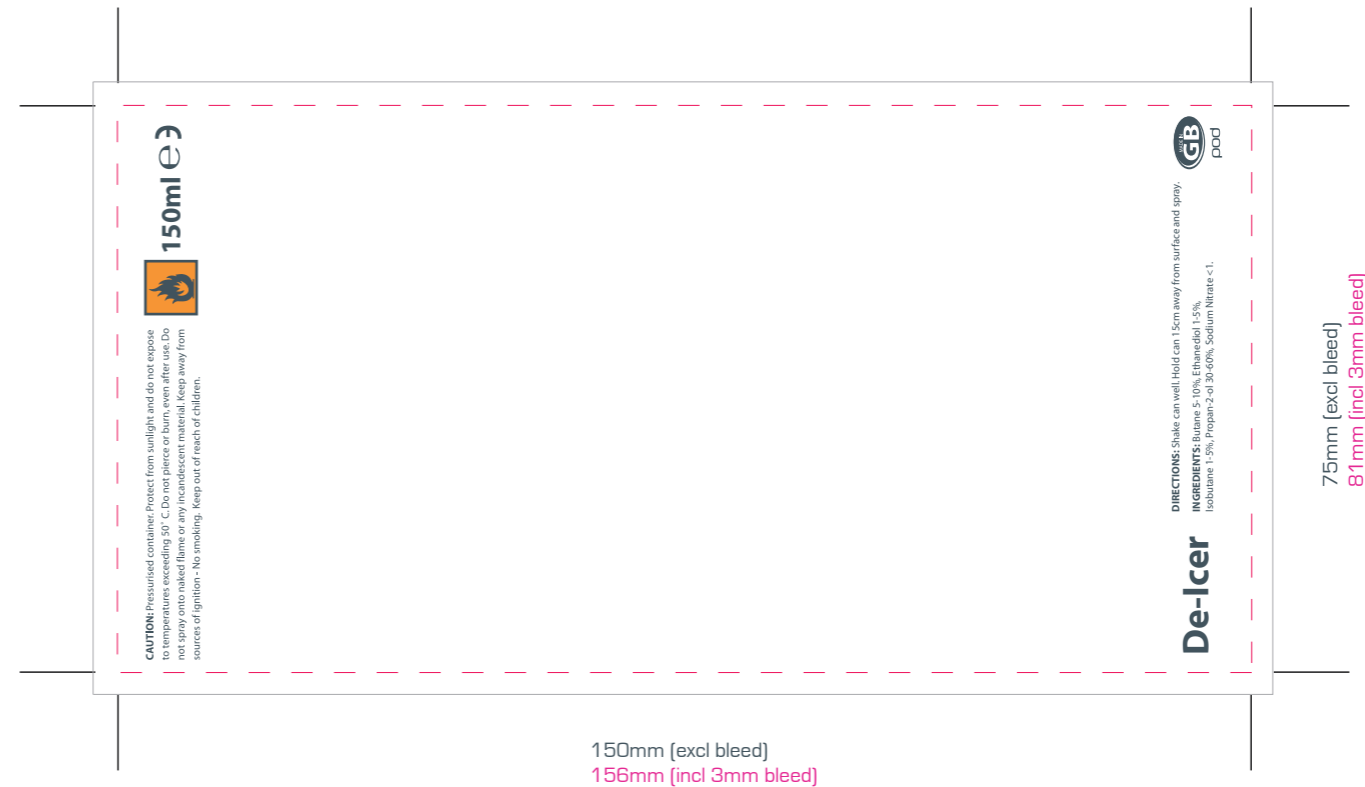

WINTER DRIVING PACK: DE-ICER & ICE SCRAPER

Artwork Template

Design will be printed on a white label.

70mm (excl bleed)
76mm (incl 3mm bleed)

30mm (excl bleed)
36mm (incl 3mm bleed)

 = PRINTABLE AREA

150mm (excl bleed)
156mm (incl 3mm bleed)

75mm (excl bleed)
81mm (incl 3mm bleed)

 = PRINTABLE AREA