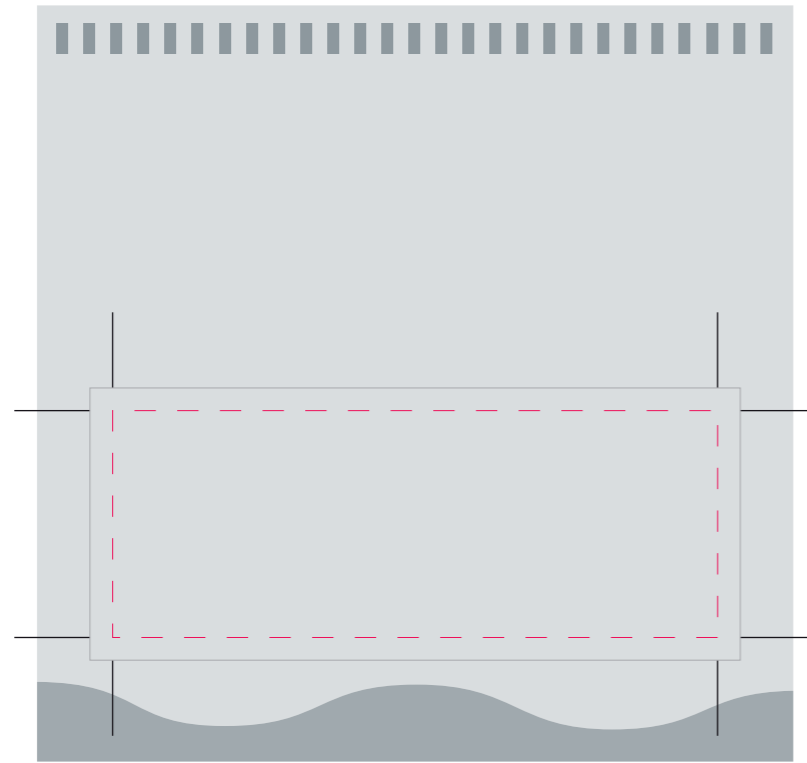

WINTER DRIVING PACK: DE-ICER & ICE SCRAPER

Artwork Template

Design will be printed on a white label.

70mm (excl bleed)
76mm (incl 3mm bleed)

30mm (excl bleed)
36mm (incl 3mm bleed)

 = PRINTABLE AREA

150mm (excl bleed)
156mm (incl 3mm bleed)

75mm (excl bleed)
81mm (incl 3mm bleed)

 = PRINTABLE AREA