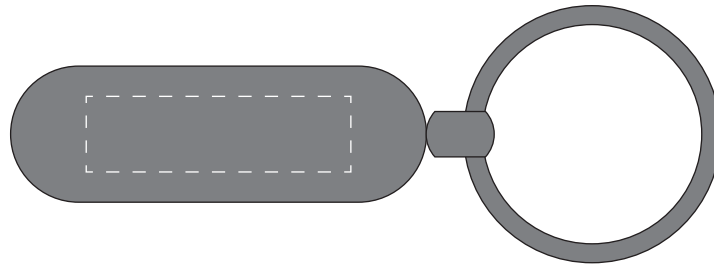

ARTWORK PROOF

Date	00/00/2018
CRM:	00000
Product:	Neptune Keyring
Code:	702482
Colour:	silver

Engrave Area: 35mm x 10mm

ARTWORK CONCERNS

PRINT INSTRUCTIONS

It is the customer's responsibility to ensure that the proof is correct in all areas. Please be sure to double-check spelling, grammar, layout and design before approving artwork. Due to the variation in monitor colours and adjustments, PDF proofs may not provide an accurate colour representation of the final product & printed work. Once artwork is approved, your order will be processed based on the above unless any amendments are made. All orders are subject to our terms and conditions.
PLEASE EMAIL ALL APPROVALS/AMENDS TO YOUR ORDER PROCESSOR.