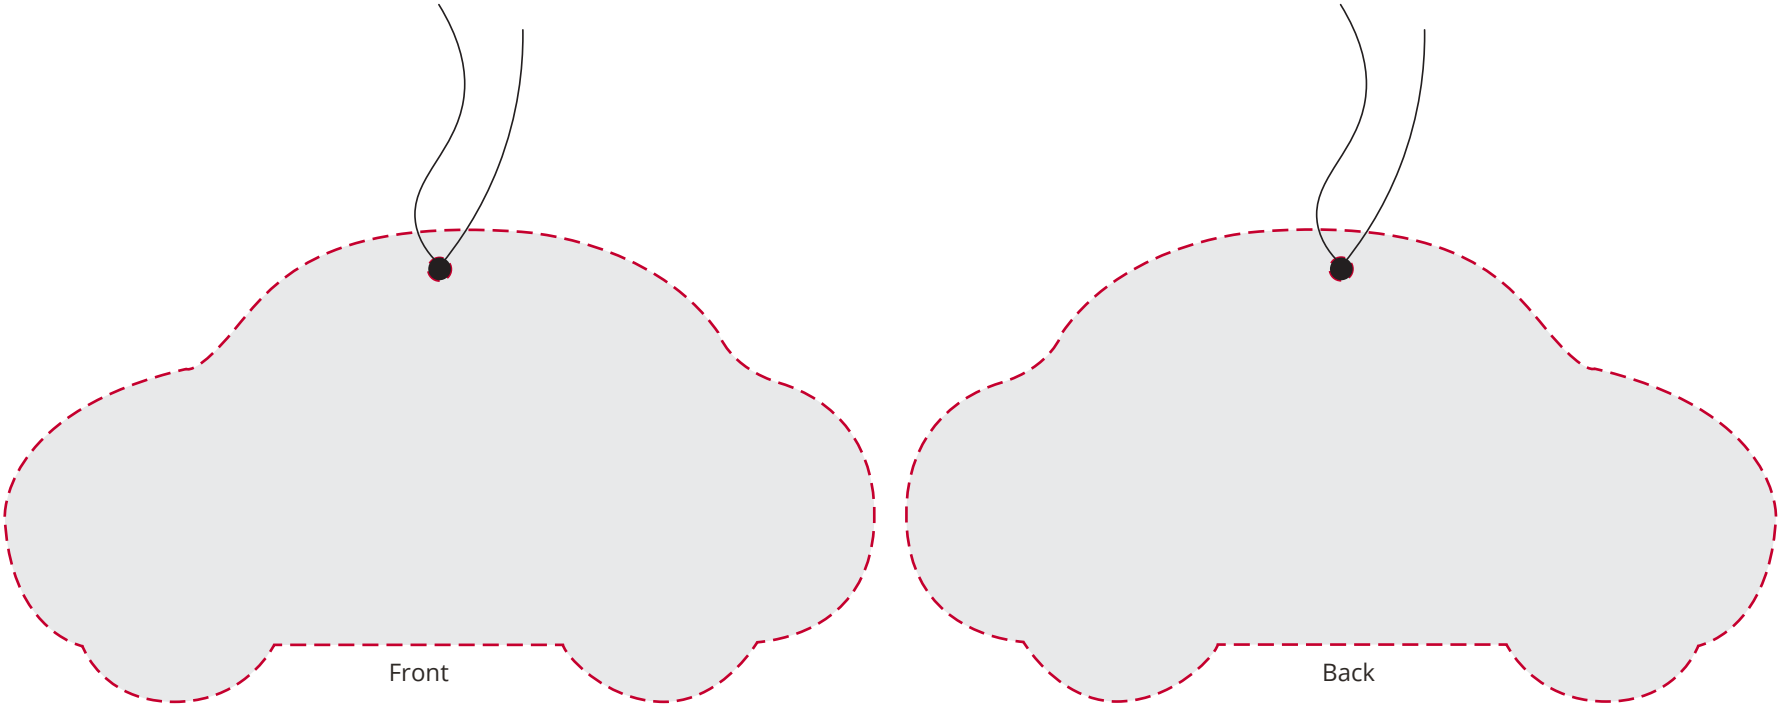

YOUR VISUAL PROOF (1 of 3)

Visual purposes only. Please see page 2 for actual artwork size.

Order Reference	xxxxxx
Date created	xx/xx/xx
Created by	xx

Product	193988
Header card colour	White
Air freshner colour	Natural pulp board
Branding	Full Colour

Artwork Advisories

This template is not to scale and is to be used as a guide for print size & positioning only.

Full colour printed colours may differ when printed to the final product.

Please note: Any thin sections / sharp corners should be avoided to prevent product from breaking.

Visual scale 100%.

YOUR VISUAL PROOF (2 of 3)

Order Reference	xxxxxx
Date created	xx/xx/xx
Created by	xx

Print area	90 x 105 mm
Logo size	xx x xx mm
Branding	Full Colour

--- Print Area

--- Bleed

--- Fold line