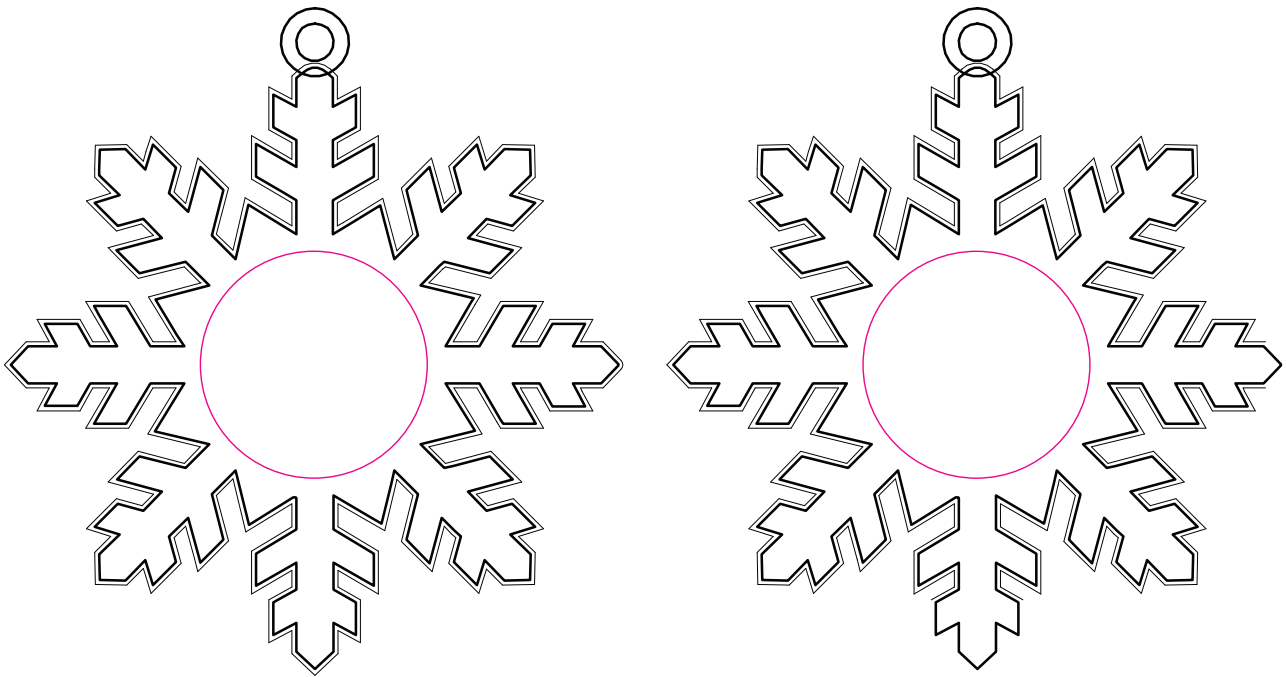

# Snowflake Decoration Artwork Template

Description: Snowflake Xmas Dec

Item Size: 84mm x 80mm

Artwork Size: 30mm diameter

Colour of string - Please place a tick in the box

White

Red

Blue